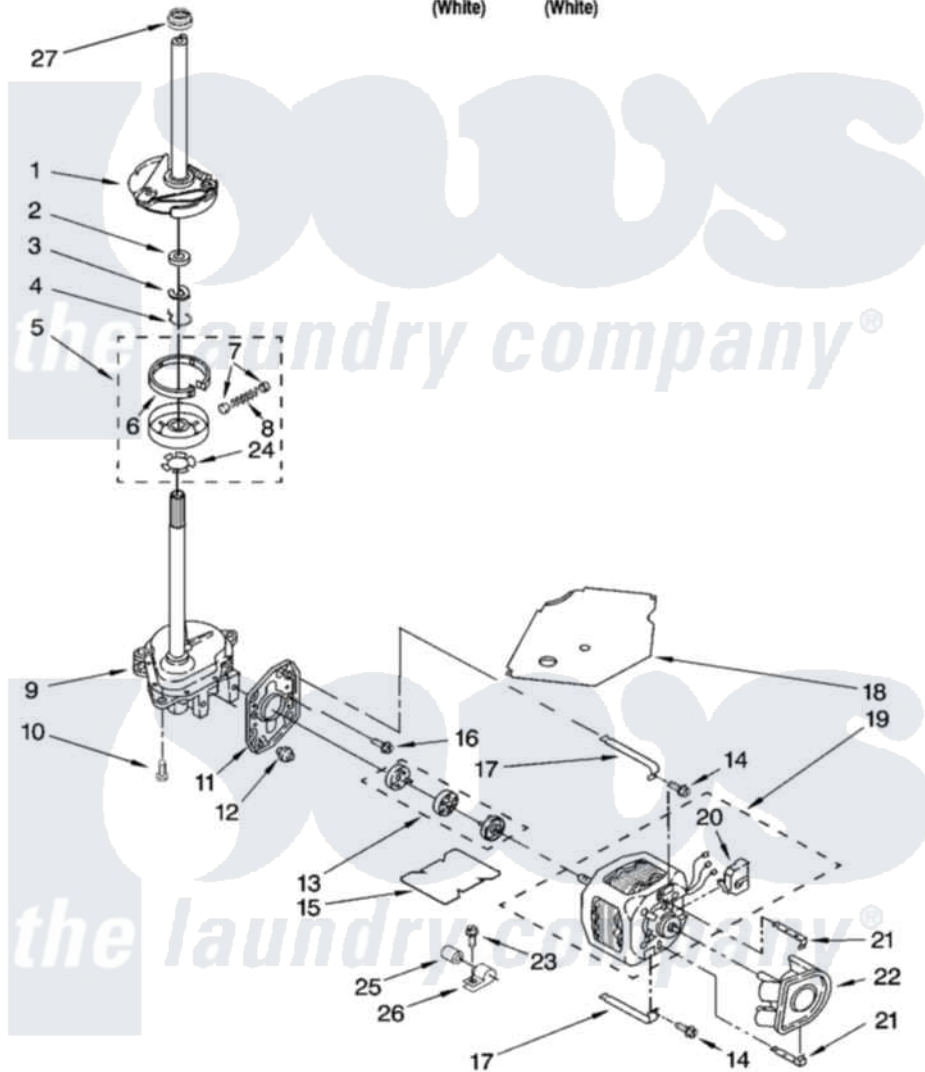

# Whirlpool CAM2752TQ0 06 - BRAKE, CLUTCH, GEARCASE, MOTOR AND PUMP PARTS

## BRAKE, CLUTCH, GEARCASE, MOTOR AND PUMP PARTS

For Models: CAM2752TQ0, CAM2752TQ2  
(White) (White)

W10114744

10

Whirlpool [Commercial Whirlpool CAM2752TQ0 Washer Parts](#) Parts Diagram 06 - BRAKE, CLUTCH, GEARCASE, MOTOR AND PUMP PARTS  
Click on the part number to view part

Item	Original Part Number	Replaced By	Status	Part Description
1	388952	<a href="#">285792</a>		Basketdrive
2	<a href="#">63292</a>			Washer, Spin Tube Thrust
3	62697	<a href="#">W10080230</a>		Ring, Spin Tube Support
4	63283	<a href="#">285353</a>		Ring
5	<a href="#">8299642</a>			Clutch
6	<a href="#">3951993</a>			Band And Lining, Clutch
7	<a href="#">62646</a>			Cap, Clutch Spring
8	<a href="#">8559387</a>			Spring And Damper Assembly
9	3360630	<a href="#">3360629</a>		Gearcase
10	3357334	<a href="#">3400516</a>		Screw Anti-Rattle
11	<a href="#">62611</a>			Plate, Motor Mount To Gearcase
12	<a href="#">62691</a>			Grommet, Motor
13	3978849	<a href="#">285852A</a>		Coupling
14	3387485	<a href="#">273556</a>		Screw, 10-16 X 5/8

15	<a href="#">3946532</a>		Shield, Motor
16	<a href="#">3400516</a>		Screw Anti-Rattle
17	<a href="#">W10086010</a>		Retainer, Motor
18	<a href="#">3362089</a>		Shield, Tub To Motor
19	<a href="#">661600</a>		Motor, Main Drive
20	62850	<a href="#">8529896</a>	Switch, Main Drive Motor
21	<a href="#">8546127</a>		Retainer, Pump
22	<a href="#">3363394</a>		Pump
23	62863	<a href="#">3390631</a>	Screw, 10-16 X 3/8
24	<a href="#">3355454</a>		Clip, Main Drive
25	<a href="#">8572717</a>		Capacitor, Motor Start
26	<a href="#">3949496</a>		Clamp, Capacitor
27	<a href="#">8577374</a>		Seal, Centerpost