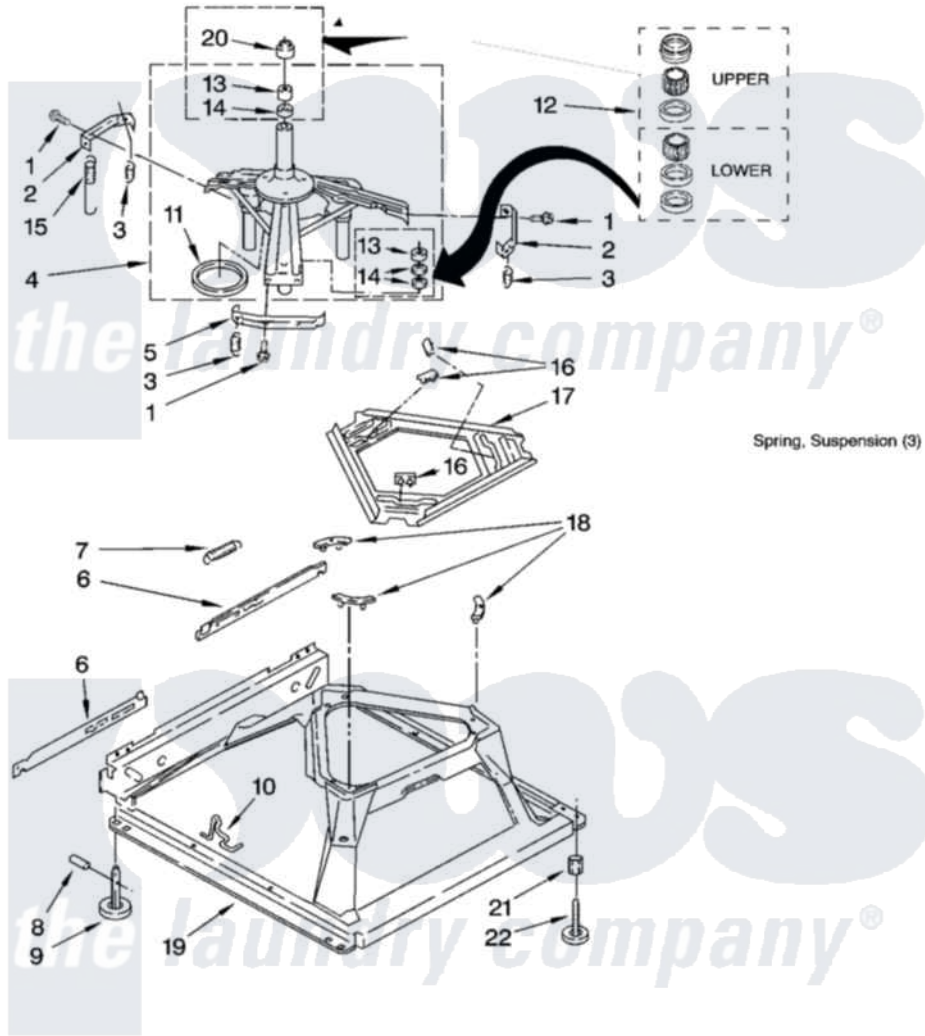

Whirlpool CAM2752TQ0 07 - MACHINE BASE PARTS

MACHINE BASE PARTS

For Models: CAM2752TQ0, CAM2752TQ2
(White) (White)

11

W10114744

Whirlpool Commercial Whirlpool CAM2752TQ0 Washer Parts Parts Diagram 07 - MACHINE BASE PARTS
Click on the part number to view part

Item	Original Part Number	Replaced By	Status	Part Description
1	3400076			Screw, Bracket Mounting
2	64067			Bracket, Spring Outer
3	63907			Spring, Suspension
4	8575214	280184		Support
5	64065			Bracket, Spring Outer
6	63466			Link, Leveling Mechanism
7	62597	8316845		Spring
8	62837			Pin, Knurled
9	62596	285244		Feet-Leveling
10	W10145155			Retainer, Suspension Spring
11	63134			Ring, Sound Deadening
12	285203			Centerpost Bearing Kit
13	8546455			Bearing, Centerpost
14	357409	359449		Seal, Agitator Shaft
15	388492	W10250667		Spring, Counterweight
16	62568	285219		Pad

17	3946509		Plate, Suspension
18	3363660	285744	Pad
19	3946512	285771	Base
20	8577376		Seal, Centerpost
21	3359452		Nut, Lock
22	W10001130		Foot, Leveling