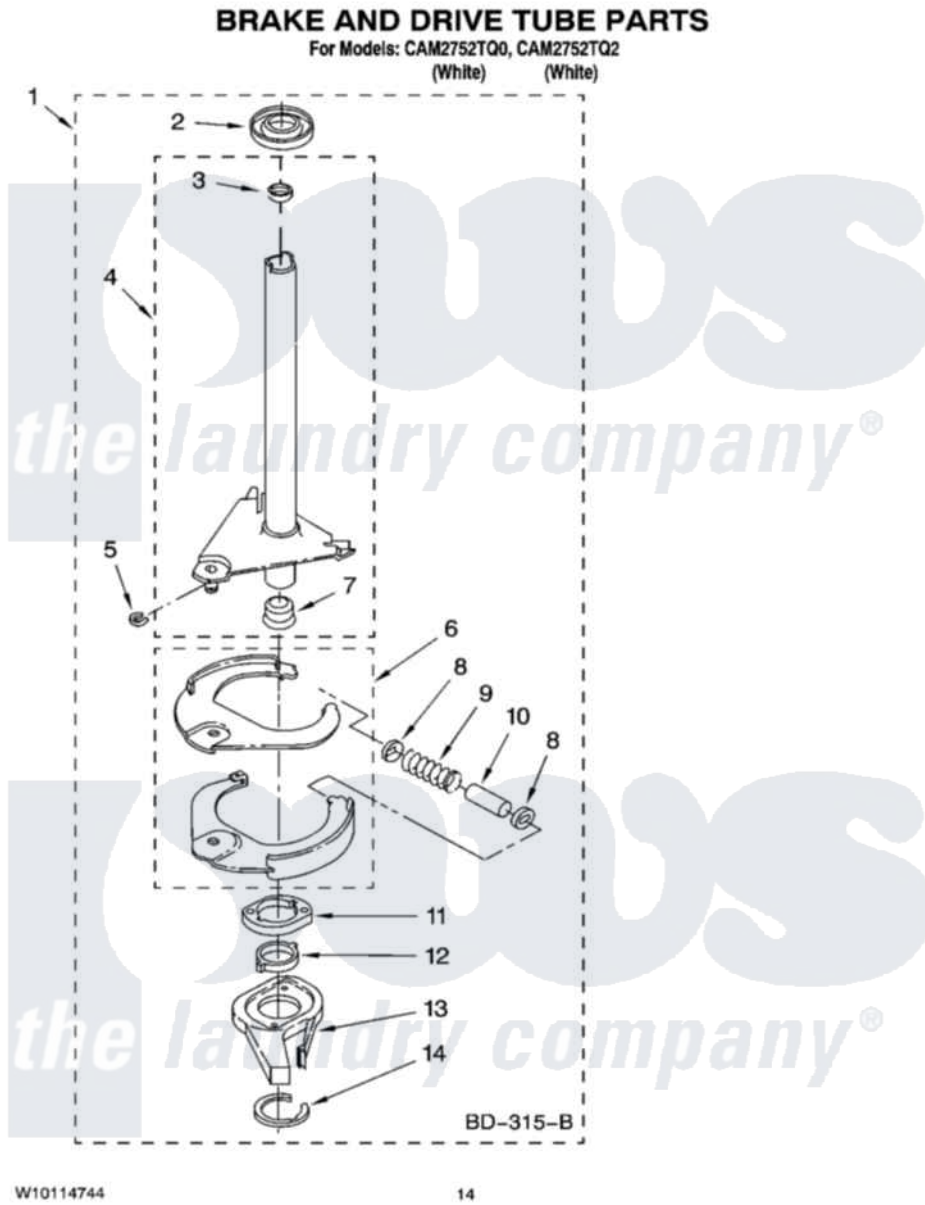

Whirlpool CAM2752TQ0 09 - BRAKE AND DRIVE TUBE PARTS

Whirlpool Commercial Whirlpool CAM2752TQ0 Washer Parts Parts Diagram 09 - BRAKE AND DRIVE TUBE PARTS
Click on the part number to view part

Item	Original Part Number	Replaced By	Status	Part Description
1	388952	285792		Basketdrive
2	62658			Ring, Thrust
3	356427			Seal, Spin Pinion
4	64027	64208		Tube-Spin
5	64035	W10083190		Ring, Retaining
6	64232	285438		Shoe-Brake
7	62703	8546462		"T" Bearing, Spin Tube
8	3353956	285658		Sleeve
9	387806		Not Available	Spring, Brake
10	3355360	285658		Sleeve
11	661516	8546461		Cam, Brake Release
12	63022			Sleeve, Cam
13	64194	285790		Lining
14	90368	W10083200		Ring, Retaining
	BLANK		Not Available	Following Parts Not Illustrated
"	285208			Lubricant