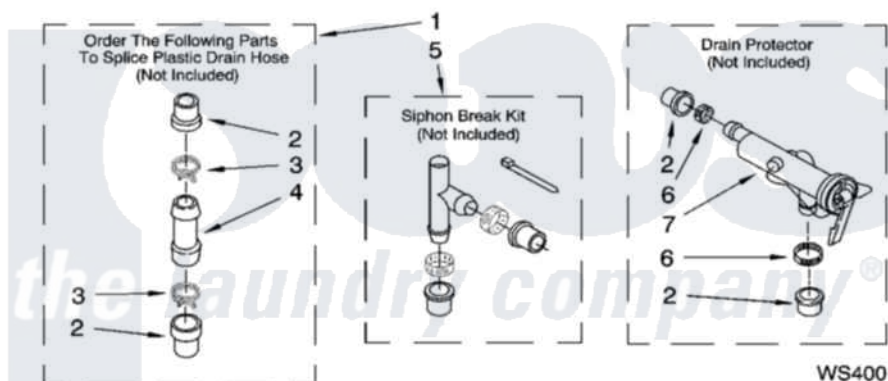

**Whirlpool CAM2752TQ0 11 - WATER SYSTEM PARTS, OPTIONAL PARTS  
(NOT INCLUDED)**

**WATER SYSTEM PARTS**

For Models: CAM2752TQ0, CAM2752TQ2  
(White) (White)

W10114744

16

Whirlpool [Commercial Whirlpool CAM2752TQ0 Washer Parts](#) Parts Diagram 11 - WATER SYSTEM PARTS,  
OPTIONAL PARTS (NOT INCLUDED)  
[Click on the part number to view part](#)

Item	Original Part Number	Replaced By	Status	Part Description
1	<a href="#">285442</a>			Water System Parts
2	<a href="#">285321</a>			Water System Parts
3	370447	<a href="#">285655</a>		Clamp, Hose
4	<a href="#">16272</a>			Connector, Straight
5	<a href="#">285320</a>			Water System Parts
6	65349	<a href="#">285655</a>		Clamp, Hose
7	<a href="#">367031</a>			Water System Parts
	<a href="#">72017</a>			Paint, Touch-Up
"	<a href="#">350938</a>			Paint, Pressurized Spray B
"	<a href="#">350930</a>			Paint, Pressurized Spray B
"	<a href="#">799344</a>			Paint, Touch-Up )
"	BLANK		Not Available	OIL
"	<a href="#">350572</a>			Oil
"	BLANK		Not Available	LUBRICANT
"	<a href="#">285208</a>			Lubricant