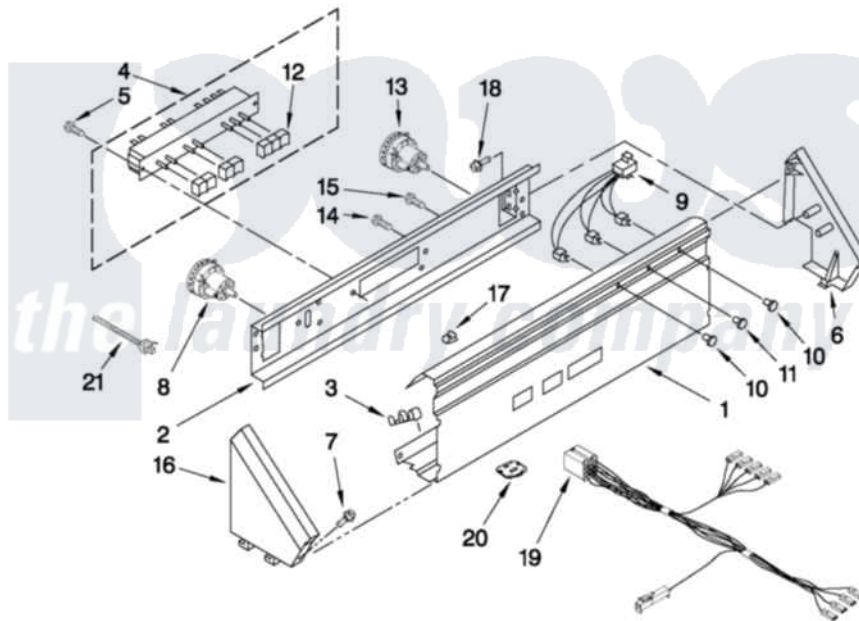

Whirlpool CAM2752TQ3 02 - CONTROL PANEL PARTS

CONTROL PANEL PARTS

For Models: CAM2752TQ3
(White)

FOR ORDERING INFORMATION REFER TO PARTS PRICE LIST

W10436974

4

Whirlpool [Commercial Whirlpool CAM2752TQ3 Washer Parts](#) Parts Diagram 02 - CONTROL PANEL PARTS
Click on the part number to view part

Item	Original Part Number	Replaced By	Status	Part Description
1	8577883			Panel, Console
2	3978858			Bracket, Control
3	W10113937			Clip, Grounding
4	W10330140			Switch, Cycle Selector
5	3390646	W10139210		Screw, 8-18 X 5/16
6	3949740			End Cap
7	8281182			Screw, 8-18 X 1 1/4
8	W10414164			Pressure Switch, High Water Level
9	3352457			Lights, Indicator
10	3348109			Lens Light
11	3348110			Lens, Yellow
12	8316433			Pushbutton
13	W10414162			Pressure Switch, Low Water Level
14	3400073			Screw, Ground
15	00767			Screw, 8A X 3/8 HeX Washer