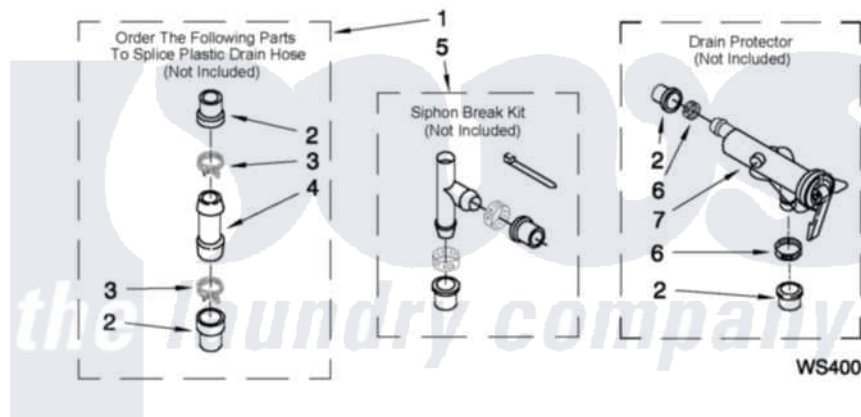

# Whirlpool CAM2752TQ3 10 - WATER SYSTEM PARTS

## WATER SYSTEM PARTS

For Models: CAM2752TQ3  
(White)

FOR ORDERING INFORMATION REFER TO PARTS PRICE LIST

W10436974

14

Whirlpool [Commercial Whirlpool CAM2752TQ3 Washer Parts](#) Parts Diagram 10 - WATER SYSTEM PARTS

[Click on the part number to view part](#)

Item	Original Part Number	Replaced By	Status	Part Description
1	<a href="#">285442</a>			Water System Parts
2	<a href="#">285321</a>			Water System Parts
3	370447	<a href="#">285655</a>		Clamp, Hose
4	<a href="#">16272</a>			Connector, Straight
5	<a href="#">285320</a>			Water System Parts
6	65349	<a href="#">285655</a>		Clamp, Hose
7	<a href="#">367031</a>			Water System Parts