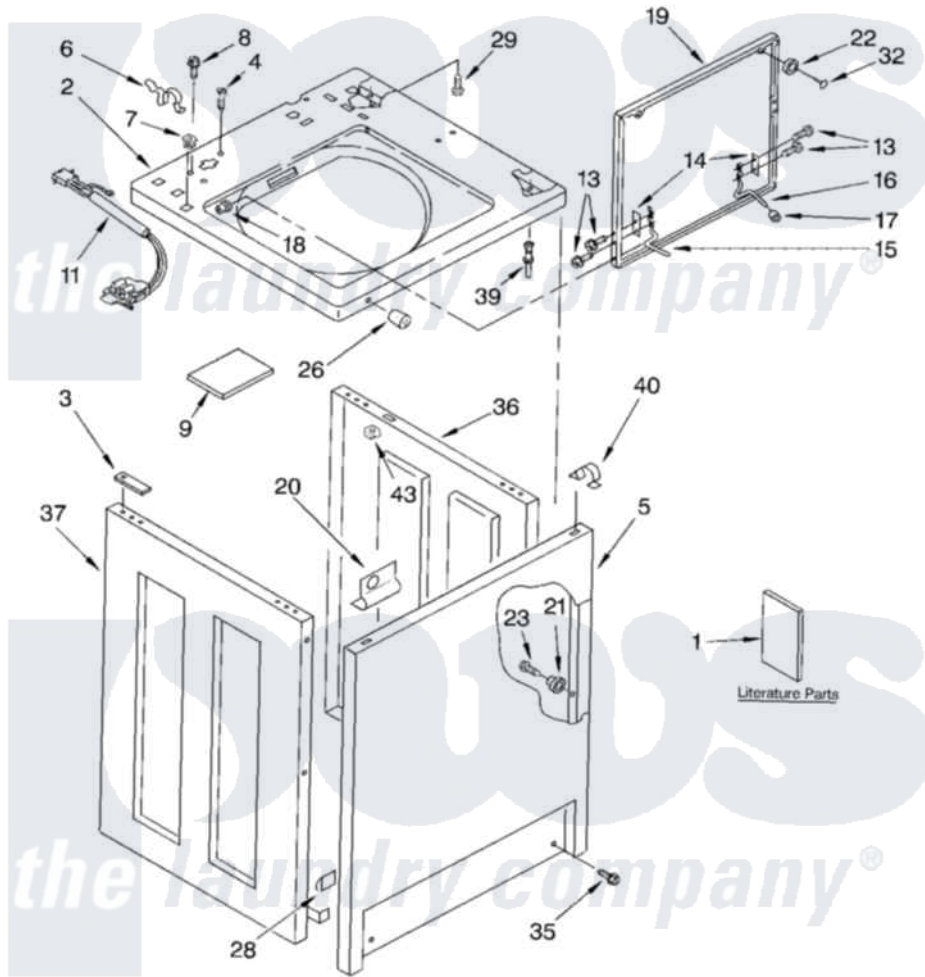

Whirlpool CAM2761KQ0 02 - TOP AND CABINET, LITERATURE

TOP AND CABINET PARTS

For Model: CAM2761KQ0
(White)

8524723

2

Whirlpool Commercial Whirlpool CAM2761KQ0 Washer Parts Parts Diagram 02 - TOP AND CABINET, LITERATURE
Click on the part number to view part

Item	Original Part Number	Replaced By	Status	Part Description
1	LIT8315954		Not Available	Literature Parts (Installation Instructions)
"	LIT3954757		Not Available	Literature Parts (Wiring Diagram)
"	LIT8316532		Not Available	Literature Parts (Instructions, Coin Kit)
"	LIT8524723		Not Available	Literature Parts (Repair Parts List)
2	8524688			Top
3	3353950			Spacer, Cabinet To Top
4	3351614			Screw, Gearcase Cover Mounting
5	3358500			Panel, Front
6	62780			Clip, Top And Cabinet And Rear Panel
7	358473			Nut, Push-In
8	3400611			Screw And Washer, Lid Switch
9	3953152			Shield, Pressure Switch
11	8054980			Switch, Lid

13	3351355	W10119828	Screw, Lid Hinge Mounting
14	21097		Pad, Lid Hinge
15	8524784		Hinge, Lid
16	54583		Hinge, Lid
17	19119		Bumper, Lid Hinge
18	21258		Bearing, Lid Hinge
19	8316257	W10193854W10193854	Lid
20	3353948		Bracket, Lock
"	63554		Rivet
21	3353812		Locator
22	356908		Bumper, Lid
23	718258	9741232	Screw, 8-18 X 5/8
26	387371		Lock, Plug Also Available
28	98234		Clip, U-Bend
29	3353993		Screw 10-16 X .690
32	356907		Rivet, Plastic
35	3393258	3373329D	Screw
36	3353708	3976380	Panel, Right Hand
37	3353714	3976382	Panel, Left Hand
39	3353949		Pin, Locator
40	18776		Lock, Front Top
43	90406		Cage Nut, 5/16-18