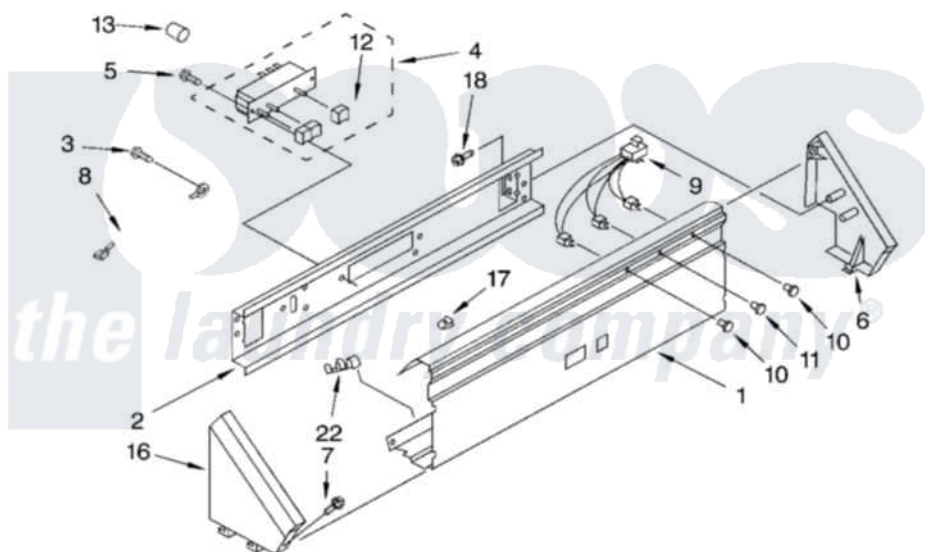

Whirlpool CAM2761KQ0 03 - CONTROL PANEL

CONTROL PANEL PARTS

For Model: CAM2761KQ0
(White)

8524723

4

Whirlpool [Commercial Whirlpool CAM2761KQ0 Washer Parts](#) Parts Diagram 03 - CONTROL PANEL
Click on the part number to view part

Item	Original Part Number	Replaced By	Status	Part Description
1	8316234			Panel, Console
2	3361029			Bracket, Control
3	3400073			Screw, Ground
4	8316440			Switch, Cycle Selector
5	3390646	W10139210		Screw, 8-18 X 5/16
6	8316516	W10096340		Cap, End
7	8281182			Screw, 8-18 X 1 1/4
8	3398893	3395559		Wire
9	3352457			Lights, Indicator
10	3348109			Lens Light
11	3348110			Lens, Yellow
12	8316433			Pushbutton
13	359702	W10491983		Tip-Tines
16	3949734	W10096320		Cap, End
17	689559			Nut, Push-In
18	97787	W10109200		Screw, Baffle Mounting