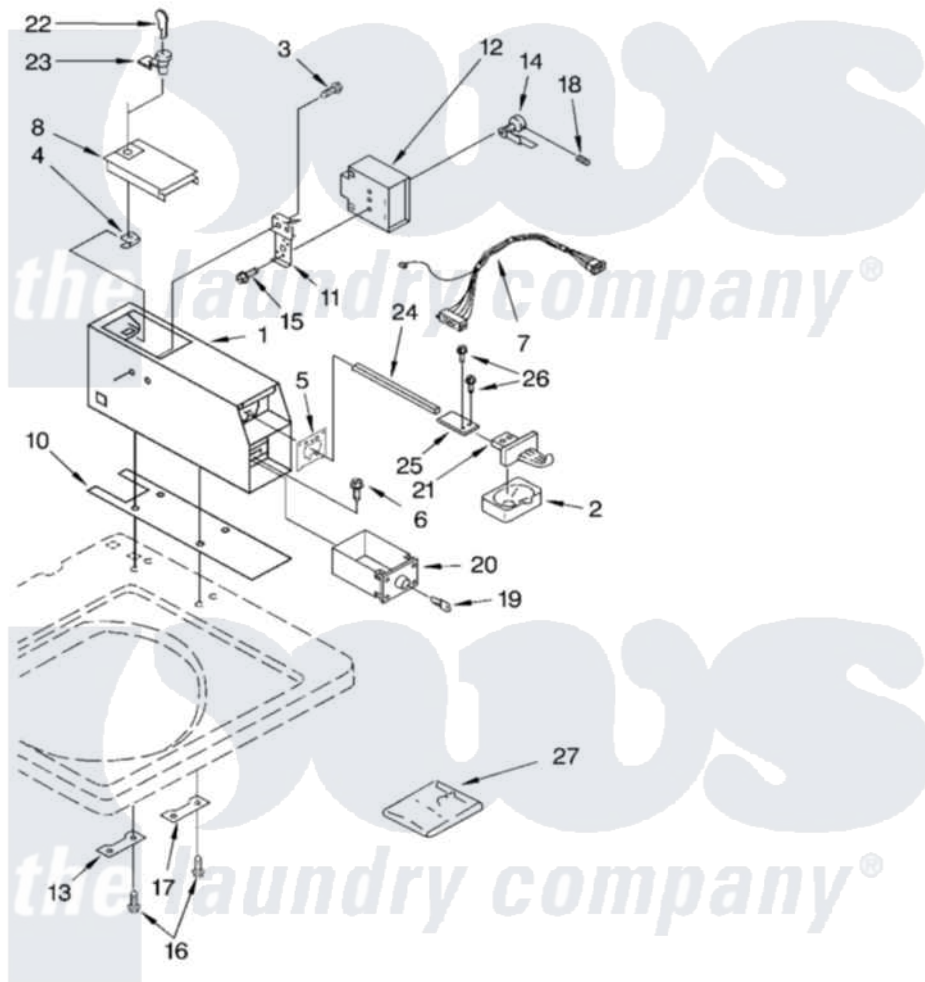

METER CASE PARTS

For Model: CAM2761KQ0
(White)

Illus. Part

Whirlpool [Commercial Whirlpool CAM2761KQ0 Washer Parts](#) Parts Diagram 04 - METER CASE

[Click on the part number to view part](#)

Item	Original Part Number	Replaced By	Status	Part Description
1	3406994			Case, Meter
2	385421			Funnel, Coin
3	339805			Screw, 10-32 X 3/16
4	90406			Cage Nut, 5/16-18
5	3954761	279950		Funnel
6	3353994			Bolt, Meter Case Mounting
"	3349065			Bolt, Meter Case Mounting
7	3954764			Wire Harness
8	3351136			Service Door Assembly
10	3954812			Cushion, Meter Case
11	385575			Bracket, Timer
12	3954756	8575004		Timer, 60 Hz
13	3353813			Plate, Mounting
14	385571			Clutch, Timer
"	354987			Ring, Retaining
15	3400064			Screw, Timer Mounting

16	98445		Screw, 10-16 X 3/4
17	3347825	3353813	Plate, Mounting
18	98654	8533976	Set Screw
19			Not Available
20	8316525	4396671	Box
21	8316520		Slide Mechanism Inserts
"	8316264	4396666	Insert
"	8316265	4396667	Insert
22	W10123497		Fascia, Disp
23	8316526	4396668	Lock-Cam
24	8318517	8576635	Bolt
25	8316522		Extension
26	3400086		Screw, 10-32 X 3/8
27	8316524	4396670	Kit
"	800-221-098		@ sales greenwaldindustries.com