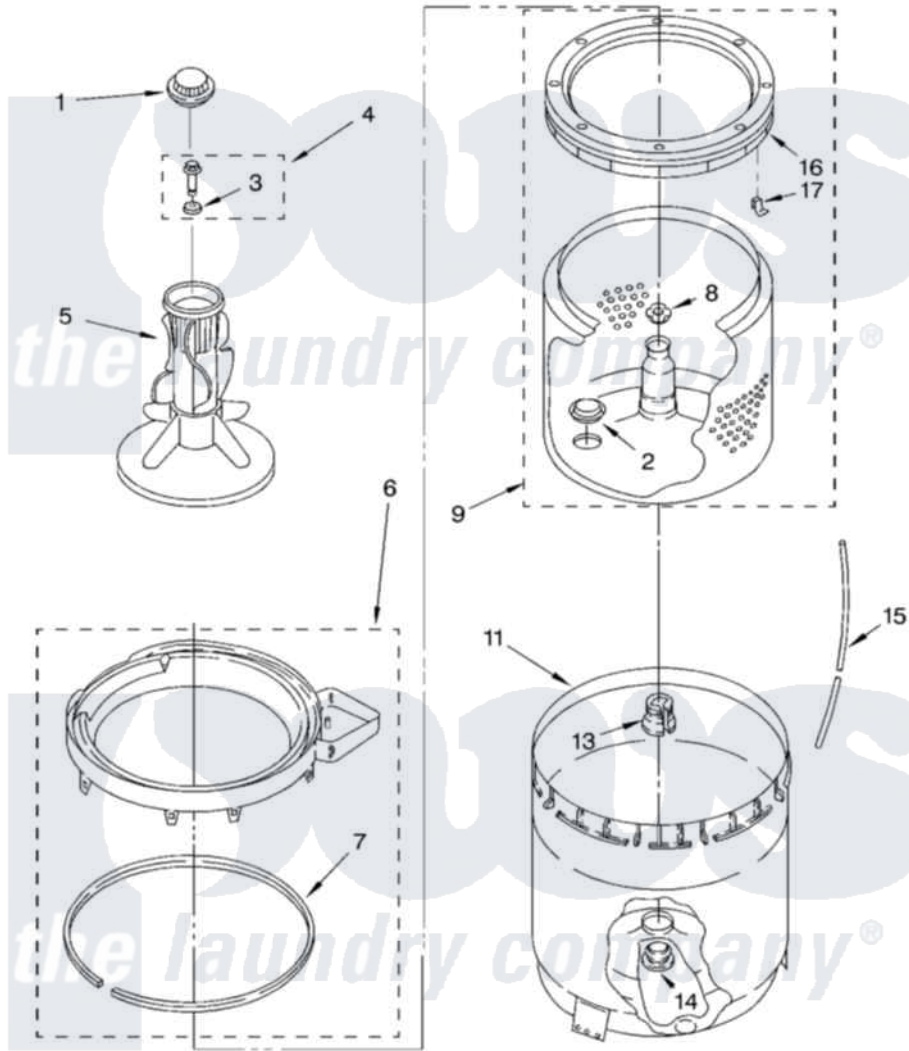

Whirlpool CAM2761KQ0 06 - AGITATOR, BASKET AND TUB

AGITATOR, BASKET AND TUB PARTS

For Model: CAM2761KQ0
(White)

8524723

8

Whirlpool [Commercial Whirlpool CAM2761KQ0 Washer Parts](#) Parts Diagram 06 - AGITATOR, BASKET AND TUB
Click on the part number to view part

Item	Original Part Number	Replaced By	Status	Part Description
1	3355758			Cap, Agitator
2	3352284	285630		Plug
3	3949550			Washer
4	358237			Screw And Washer
5	3350151	285622		Agitator
6	3360611			Tub Ring And Gasket Assembly
7	3359586			Gasket, Tub Ring
8	21366			Nut, Spanner
9	8271650	3956207		Basket And Balance Ring
11	63125			Tub
13	389140			Tub Block, Basket Drive
14	383727			Gasket, Centerpod
15	3363655	353244		Hose, Pressure Switch
16	387868	3956205		Balance Ring
17	8519815			Clip, Balance Ring