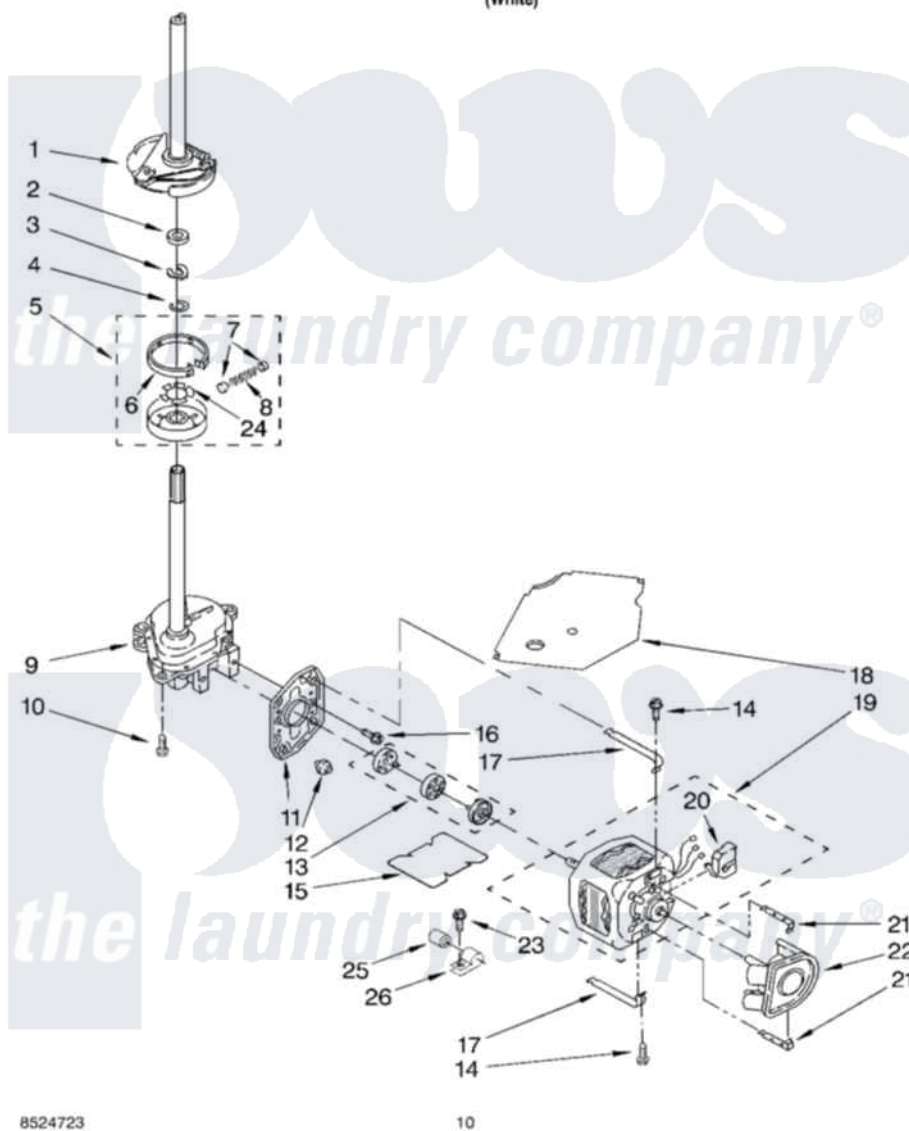

# Whirlpool CAM2761KQ0 07 - BRAKE, CLUTCH, GEARCASE, MOTOR AND PUMP PARTS

## BRAKE, CLUTCH, GEARCASE, MOTOR AND PUMP PARTS

For Model: CAM2761KQ0  
(White)

8524723

10

Whirlpool [Commercial Whirlpool CAM2761KQ0 Washer Parts](#) Parts Diagram 07 - BRAKE, CLUTCH, GEARCASE, MOTOR AND PUMP