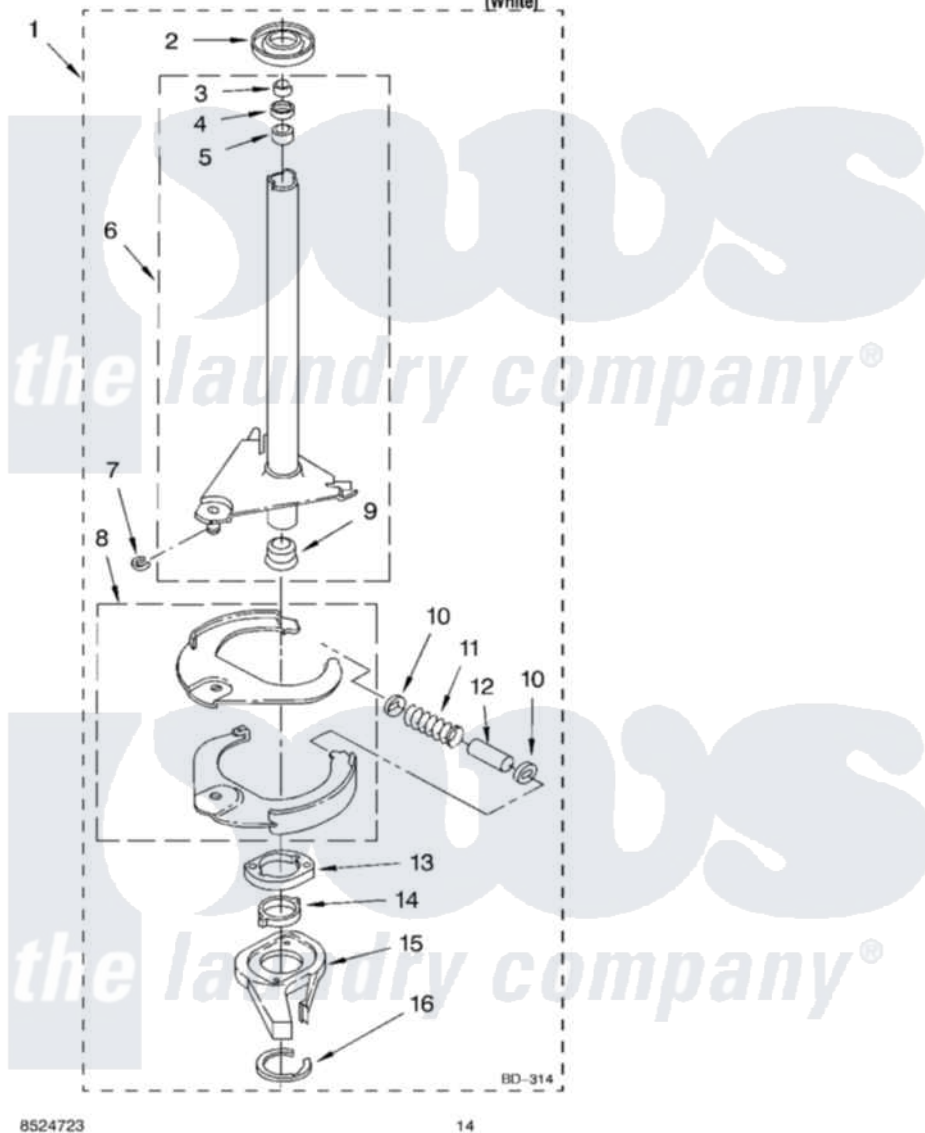

Whirlpool CAM2761KQ0 10 - BRAKE AND DRIVE TUBE

BRAKE AND DRIVE TUBE PARTS

For Model: CAM2761KQ0
(White)

8524723

14

Whirlpool Commercial Whirlpool CAM2761KQ0 Washer Parts Parts Diagram 10 - BRAKE AND DRIVE TUBE

Click on the part number to view part

Item	Original Part Number	Replaced By	Status	Part Description
1	388951	285792		Basketdrive
2	62658			Ring, Thrust
3	91939			Seal, Shaft
4	356427			Seal, Spin Pinion
5	356937			Spacer, Drive Tube
6	64027	64208		Tube-Spin
7	64035	W10083190		Ring, Retaining
8	64232	285438		Shoe-Brake
9	62703	8546462		"T" Bearing, Spin Tube
10	62648	285658		Sleeve
11	62647		Not Available	Spring, Brake
12	62909	285658		Sleeve
13	63023	8546461		Cam, Brake Release
14	63022			Sleeve, Cam
15	64194	285790		Lining
16	90368	W10083200		Ring, Retaining