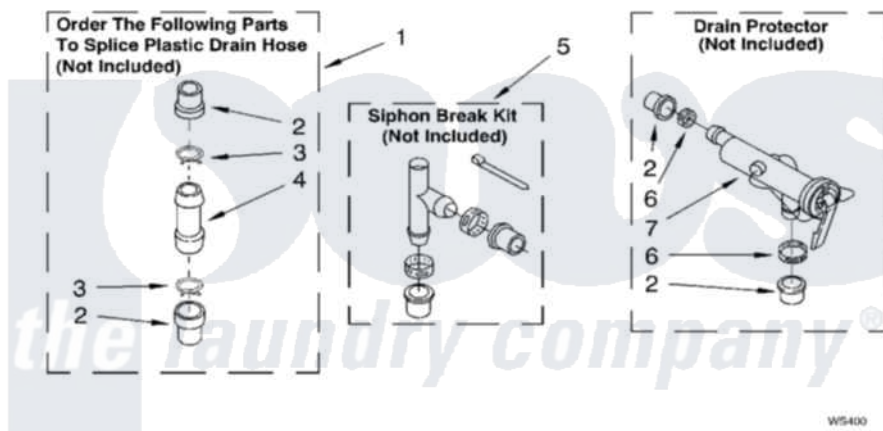

Whirlpool CAM2761KQ0 12 - WATER SYSTEM

WATER SYSTEM PARTS

For Model: CAM2761KQ0
(White)

8524723

16

[Whirlpool Commercial Whirlpool CAM2761KQ0 Washer Parts](#) Parts Diagram 12 - WATER SYSTEM

[Click on the part number to view part](#)

Item	Original Part Number	Replaced By	Status	Part Description
1	285442			Water System Parts
2	285321			Water System Parts
3	370447	285655		Clamp, Hose
4	16272			Connector, Straight
5	285320			Water System Parts
6	65349	285655		Clamp, Hose
7	367031			Water System Parts