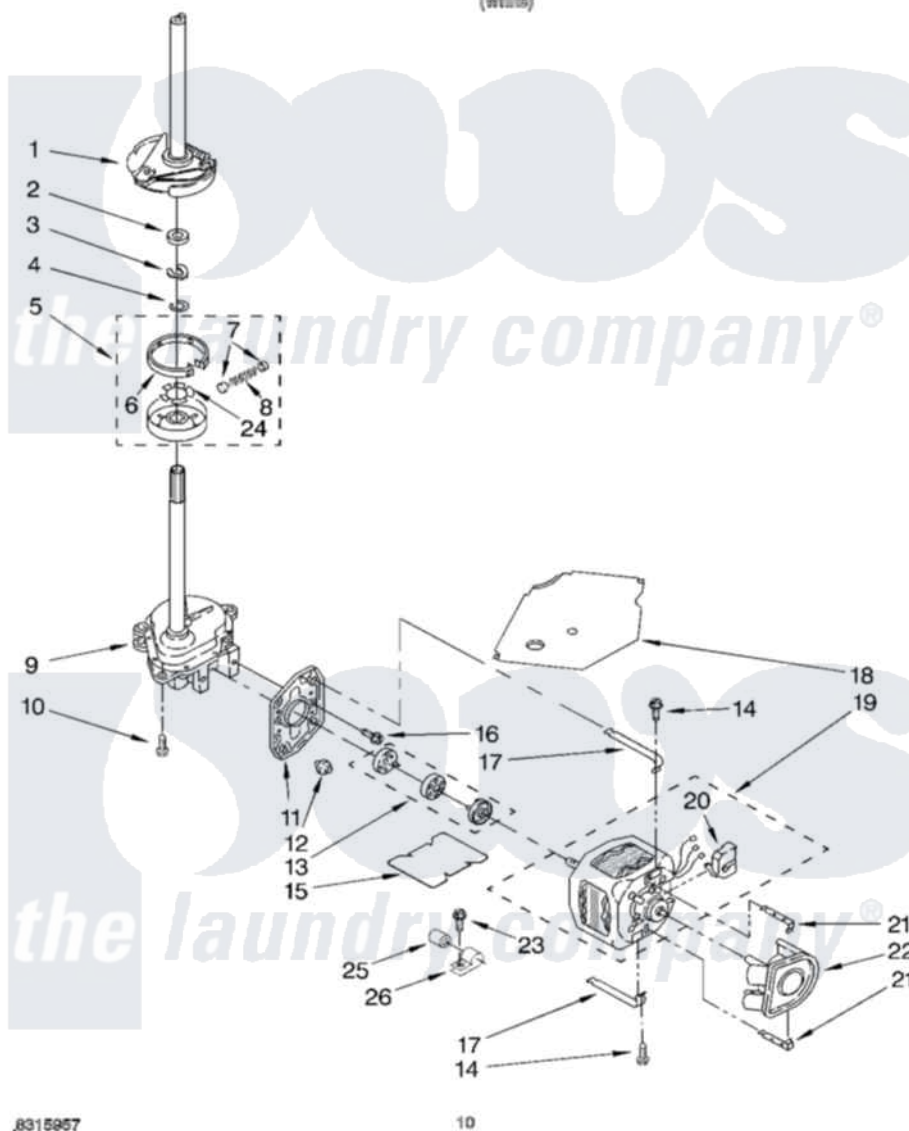

Whirlpool CAM2762JQ0 07 - BRAKE, CLUTCH, GEARCASE, MOTOR AND PUMP PARTS

BRAKE, CLUTCH, GEARCASE, MOTOR AND PUMP PARTS
For Model: CAM2762JQ0
(White)

.8315987

10

Whirlpool [Commercial Whirlpool CAM2762JQ0 Washer Parts](#) Parts Diagram 07 - BRAKE, CLUTCH, GEARCASE, MOTOR AND PUMP

[Click on the part number to view part](#)

Item	Original Part Number	Replaced By	Status	Part Description
1	388951	285792		Basketdrive
2	63292			Washer, Spin Tube Thrust
3	62697	W10080230		Ring, Spin Tube Support
4	63283	285353		Ring
5	3951311	285785		Clutch
6	3951308	285790		Lining
7	62646			Cap, Clutch Spring
8	3946792			Spring And Damper Assembly
9	3360630	3360629		Gearcase
10	3357334	3400516		Screw Anti-Rattle
11	62611			Plate, Motor Mount To Gearcase
12	62691			Grommet, Motor
13	3364002	285753A		Coupling
14	3387485	273556		Screw, 10-16 X 5/8

15	3946532		Shield, Motor
16	3400516		Screw Anti-Rattle
17	3349637	W10086010	Retainer, Motor
18	3362089		Shield, Tub To Motor
19	661600		Motor, Main Drive
20	62850	8529896	Switch, Main Drive Motor
21	62700	8546127	Retainer, Pump
22	3363394		Pump
23	62863	3390631	Screw, 10-16 X 3/8
24	3355454		Clip, Main Drive
25	661606	8572717	Capacitor, Motor Start
26	357030		Clamp, Capacitor