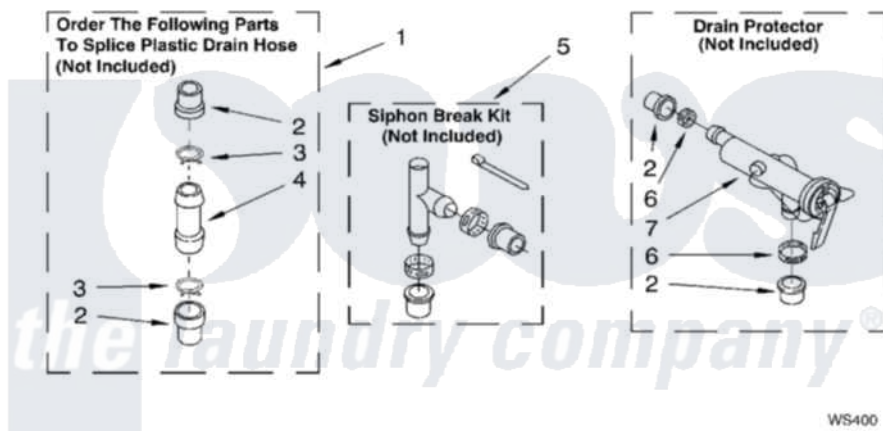

# Whirlpool CAM2762JQ0 12 - WATER SYSTEM

## WATER SYSTEM PARTS

For Model: CAM2762JQ0

(White)

.8315957

18

[Whirlpool Commercial Whirlpool CAM2762JQ0 Washer Parts](#) Parts Diagram 12 - WATER SYSTEM

[Click on the part number to view part](#)

Item	Original Part Number	Replaced By	Status	Part Description
1			Not Available	
2	<a href="#">285321</a>			Water System Parts
3	370447	<a href="#">285655</a>		Clamp, Hose
4	<a href="#">16272</a>			Connector, Straight
5	<a href="#">285320</a>			Water System Parts
6	65349	<a href="#">285655</a>		Clamp, Hose
7	<a href="#">367031</a>			Water System Parts