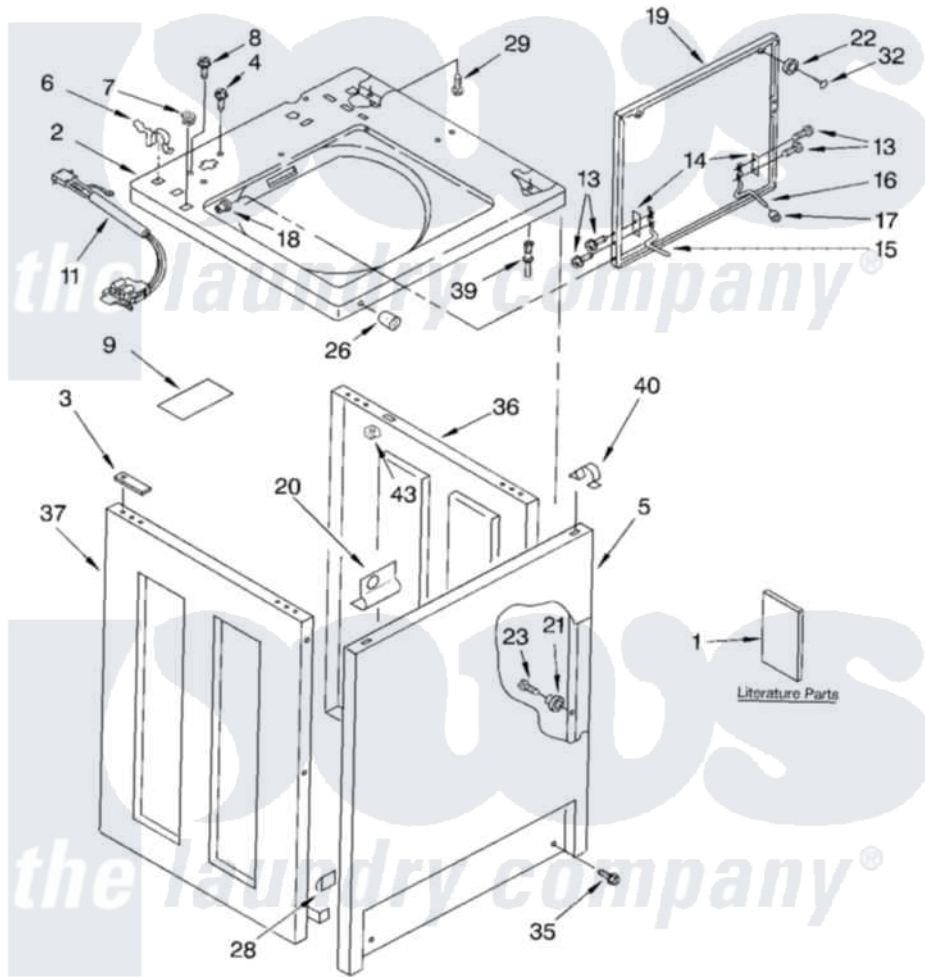

Whirlpool CAM2762KQ0 02 - TOP AND CABINET, LITERATURE

TOP AND CABINET PARTS

For Model: CAM2762KQ0
(White)

8524724

2

Whirlpool Commercial Whirlpool CAM2762KQ0 Washer Parts Parts Diagram 02 - TOP AND CABINET, LITERATURE
Click on the part number to view part

Item	Original Part Number	Replaced By	Status	Part Description
1	LIT8315954		Not Available	Literature Parts (Installation Instructions)
"	LIT3954757		Not Available	Literature Parts (Wiring Diagram)
"	LIT8316532		Not Available	Literature Parts (Instructions, Coin Kit)
"	LIT8524724		Not Available	Literature Parts (Repair Parts List)
2	8524688			Top
3	3353950			Spacer, Cabinet To Top
4	3351614			Screw, Gearcase Cover Mounting
5	3358500			Panel, Front
6	62780			Clip, Top And Cabinet And Rear Panel
7	358473			Nut, Push-In
8	3400611			Screw And Washer, Lid Switch
9	3953152			Shield, Pressure Switch
11	8054980			Switch, Lid

13	3351355	W10119828	Screw, Lid Hinge Mounting
14	21097		Pad, Lid Hinge
15	8524784		Hinge, Lid
16	54583		Hinge, Lid
17	19119		Bumper, Lid Hinge
18	21258		Bearing, Lid Hinge
19	8316257	W10193854W10193854	Lid
20	3353948		Bracket, Lock
"	63554		Rivet
21	3353812		Locator
22	356908		Bumper, Lid
23	718258	9741232	Screw, 8-18 X 5/8
26	387371		Lock, Plug Also Available
28	98234		Clip, U-Bend
29	3353993		Screw 10-16 X .690
32	356907		Rivet, Plastic
35	3393258	3373329D	Screw
36	3353708	3976380	Panel, Right Hand
37	3353714	3976382	Panel, Left Hand
39	3353949		Pin, Locator
40	18776		Lock, Front Top
43	90406		Cage Nut, 5/16-18