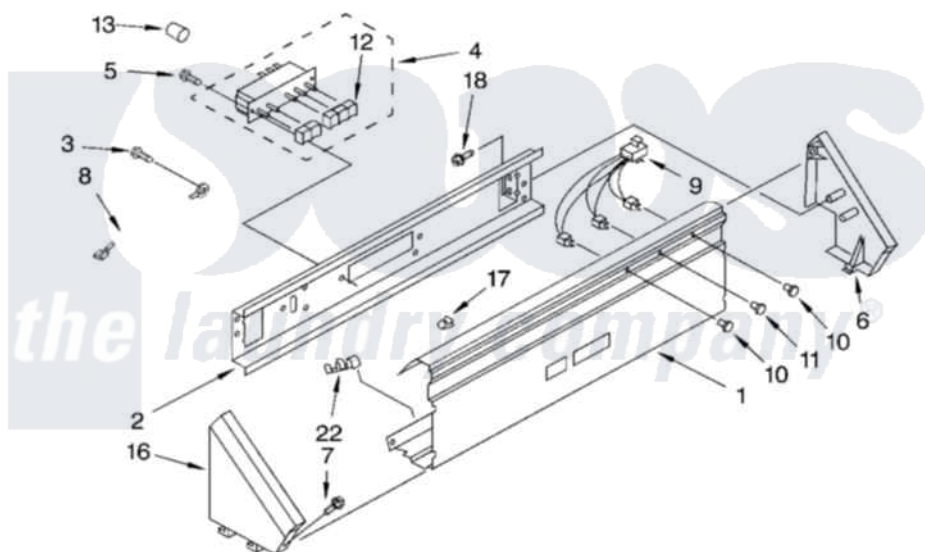

Whirlpool CAM2762KQ0 03 - CONTROL PANEL

CONTROL PANEL PARTS

For Model: CAM2762KQ0
(White)

8524724

4

Whirlpool [Commercial Whirlpool CAM2762KQ0 Washer Parts](#) Parts Diagram 03 - CONTROL PANEL
Click on the part number to view part

| Item | Original Part Number | Replaced By | Status | Part Description |
|------|-------------------------|---------------------------|--------|------------------------|
| 1 | 8316235 | | | Panel, Console |
| 2 | 3361029 | | | Bracket, Control |
| 3 | 3400073 | | | Screw, Ground |
| 4 | 8316435 | W10330136 | | Switch, Cycle Selector |
| 5 | 3390646 | W10139210 | | Screw, 8-18 X 5/16 |
| 6 | 8316516 | W10096340 | | Cap, End |
| 7 | 8281182 | | | Screw, 8-18 X 1 1/4 |
| 8 | 3398893 | 3395559 | | Wire |
| 9 | 3352457 | | | Lights, Indicator |
| 10 | 3348109 | | | Lens Light |
| 11 | 3348110 | | | Lens, Yellow |
| 12 | 8316433 | | | Pushbutton |
| 13 | 359702 | W10491983 | | Tip-Tines |
| 16 | 3949734 | W10096320 | | Cap, End |
| 17 | 689559 | | | Nut, Push-In |
| 18 | 97787 | W10109200 | | Screw, Baffle Mounting |