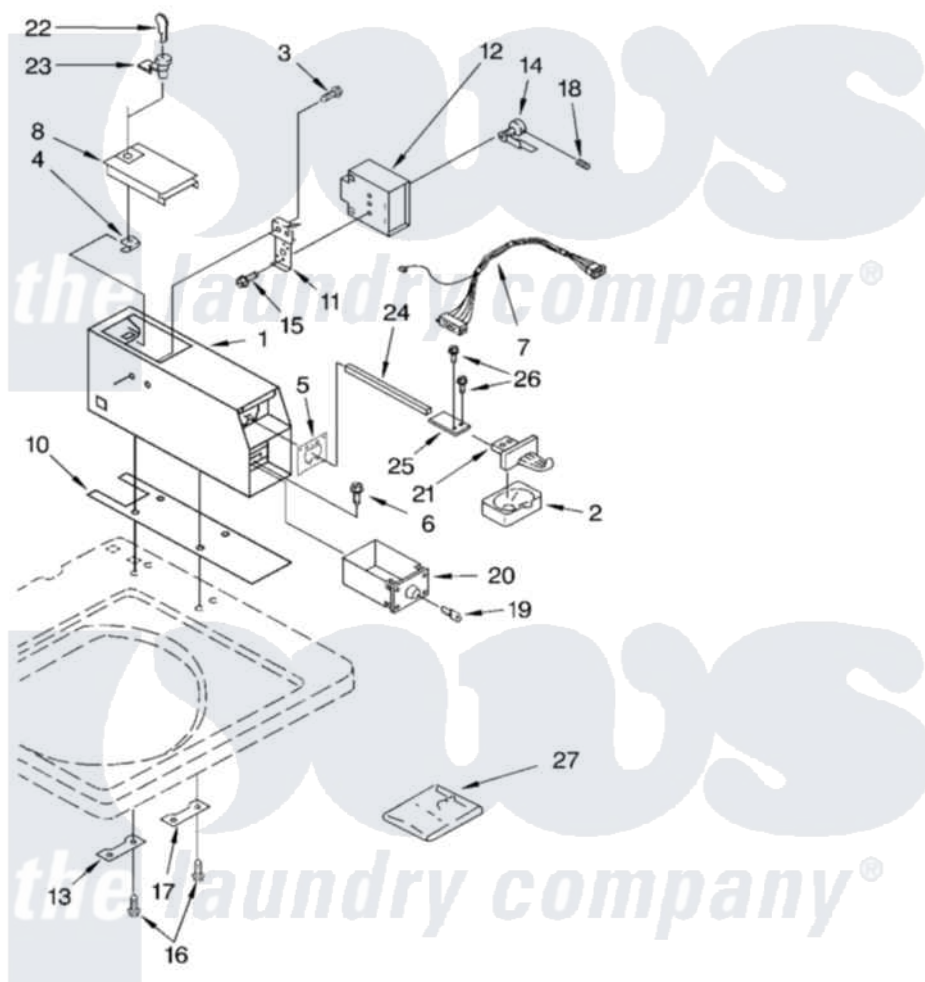

Whirlpool CAM2762KQ0 04 - METER CASE

METER CASE PARTS

For Model: CAM2762KQ0
(White)

Illus. Part

5

8524724

Whirlpool [Commercial Whirlpool CAM2762KQ0 Washer Parts](#) Parts Diagram 04 - METER CASE
Click on the part number to view part

Item	Original Part Number	Replaced By	Status	Part Description
1	3406994			Case, Meter
2	385421			Funnel, Coin
3	339805			Screw, 10-32 X 3/16
4	90406			Cage Nut, 5/16-18
5	3954761	279950		Funnel
6	3353994			Bolt, Meter Case Mounting
"	3349065			Bolt, Meter Case Mounting
7	3954764			Wire Harness
8	3351136			Service Door Assembly
10	3954812			Cushion, Meter Case
11	385575			Bracket, Timer
12	3954756	8575004		Timer, 60 Hz
13	3353813			Plate, Mounting
14	385571			Clutch, Timer
"	354987			Ring, Retaining
15	3400064			Screw, Timer Mounting

16	98445		Screw, 10-16 X 3/4
17	3347825	3353813	Plate, Mounting
18	98654	8533976	Set Screw
19			Not Available
20	8316525	4396671	Box
21	8316520		Slide Mechanism Inserts
"	8316264	4396666	Insert
"	8316265	4396667	Insert
22	W10123497		Fascia, Disp
23	8316526	4396668	Lock-Cam
24	8318517	8576635	Bolt
25	8316522		Extension
26	3400086		Screw, 10-32 X 3/8
27	8316524	4396670	Kit