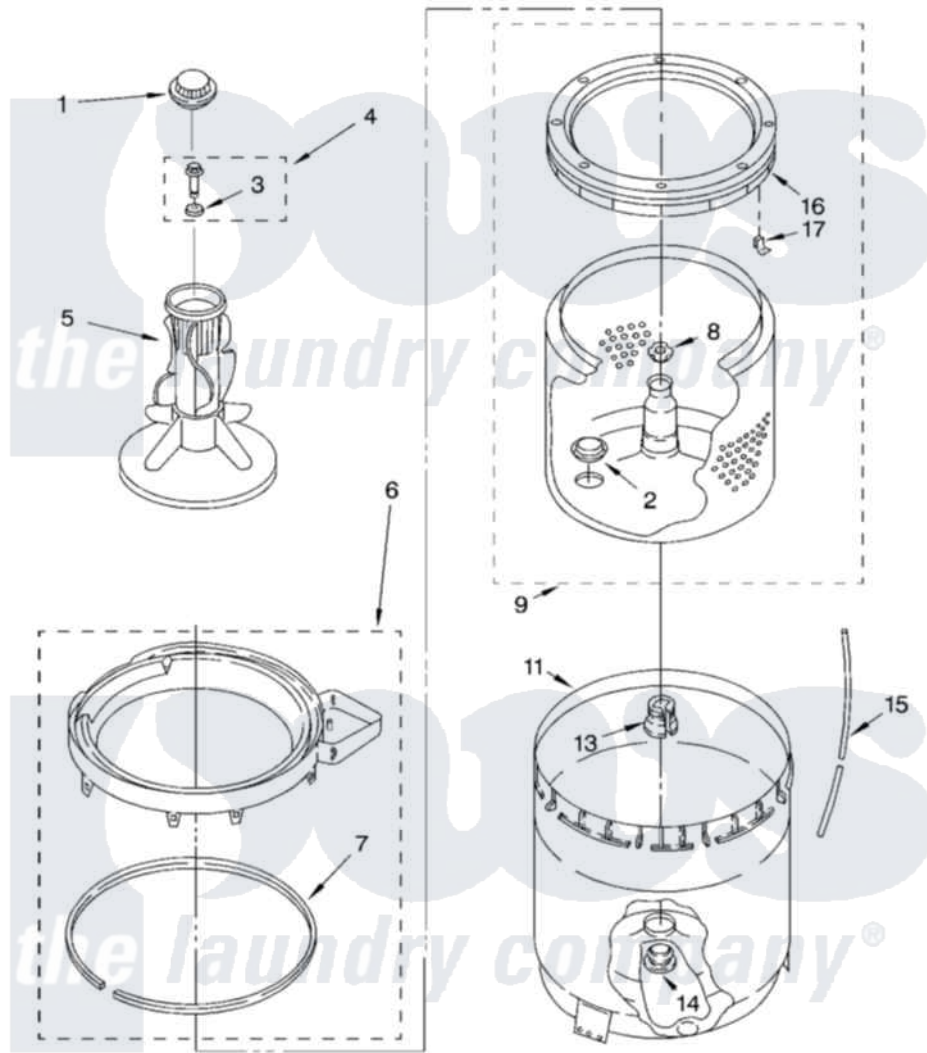

Whirlpool CAM2762KQ0 06 - AGITATOR, BASKET AND TUB

AGITATOR, BASKET AND TUB PARTS

For Model: CAM2762KQ0
(White)

8524724

8

Whirlpool [Commercial Whirlpool CAM2762KQ0 Washer Parts](#) Parts Diagram 06 - AGITATOR, BASKET AND TUB
Click on the part number to view part

Item	Original Part Number	Replaced By	Status	Part Description
1	3355758			Cap, Agitator
2	3352284	285630		Plug
3	3949550			Washer
4	358237			Screw And Washer
5	3350151	285622		Agitator
6	3360611			Tub Ring And Gasket Assembly
7	3359586			Gasket, Tub Ring
8	21366			Nut, Spanner
9	8271650	3956207		Basket And Balance Ring
11	63125			Tub
13	389140			Tub Block, Basket Drive
14	383727			Gasket, Centerpod
15	3363655	353244		Hose, Pressure Switch
16	387868	3956205		Balance Ring
17	8519815			Clip, Balance Ring