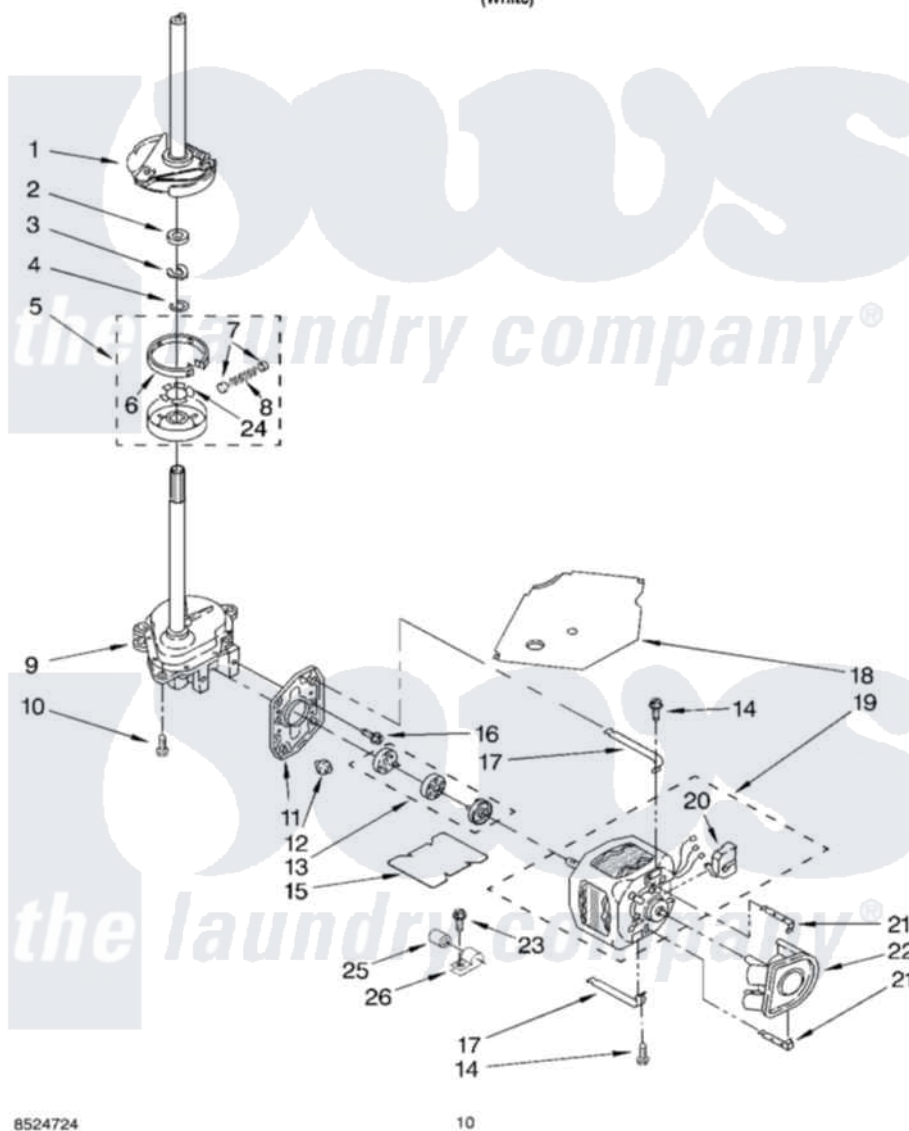

Whirlpool CAM2762KQ0 07 - BRAKE, CLUTCH, GEARCASE, MOTOR AND PUMP

BRAKE, CLUTCH, GEARCASE, MOTOR AND PUMP PARTS

For Model: CAM2762KQ0
(White)

8524724

10

Whirlpool [Commercial Whirlpool CAM2762KQ0 Washer Parts](#) Parts Diagram 07 - BRAKE, CLUTCH, GEARCASE, MOTOR AND PUMP

[Click on the part number to view part](#)

Item	Original Part Number	Replaced By	Status	Part Description
1	388951	285792		Basketdrive
2	63292			Washer, Spin Tube Thrust
3	62697	W10080230		Ring, Spin Tube Support
4	63283	285353		Ring
5	3951311	285785		Clutch
6	3951308	285790		Lining
7	62646			Cap, Clutch Spring
8	3946792			Spring And Damper Assembly
9	3360630	3360629		Gearcase
10	3357334	3400516		Screw Anti-Rattle
11	62611			Plate, Motor Mount To Gearcase
12	62691			Grommet, Motor
13	285852	285852A		Coupling
14	3387485	273556		Screw, 10-16 X 5/8

15	3946532		Shield, Motor
16	3400516		Screw Anti-Rattle
17	3349637	W10086010	Retainer, Motor
18	3362089		Shield, Tub To Motor
19	661600		Motor, Main Drive
20	62850	8529896	Switch, Main Drive Motor
21	62700	8546127	Retainer, Pump
22	3363394		Pump
23	62863	3390631	Screw, 10-16 X 3/8
24	3355454		Clip, Main Drive
25	661606	8572717	Capacitor, Motor Start
26	357030		Clamp, Capacitor