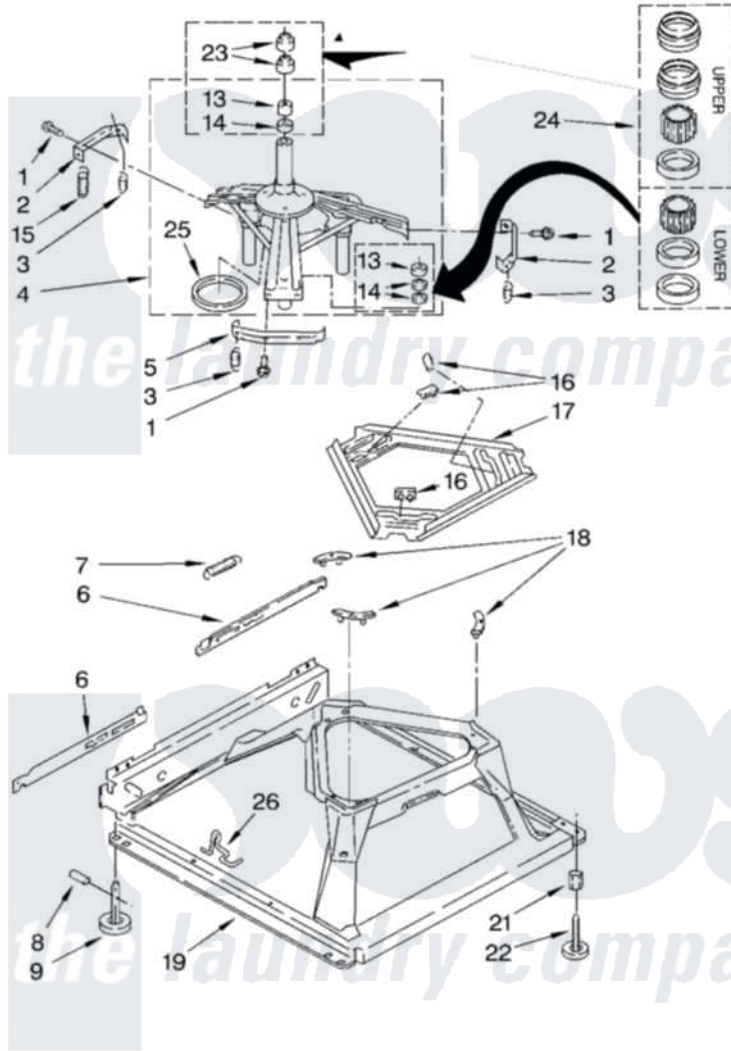

Whirlpool CAM2762KQ0 08 - MACHINE BASE

MACHINE BASE PARTS

For Model: CAM2762KQ0
(White)

11

8524724

Whirlpool [Commercial Whirlpool CAM2762KQ0 Washer Parts](#) Parts Diagram 08 - MACHINE BASE
Click on the part number to view part

Item	Original Part Number	Replaced By	Status	Part Description
1	3400076			Screw, Bracket Mounting
2	64067			Bracket, Spring Outer
3	63907			Spring, Suspension
4	3362087	280184		Support
5	64065			Bracket, Spring Outer
6	63466			Link, Leveling Mechanism
7	62597	8316845		Spring
8	62837			Pin, Knurled
9	62596	285244		Feet-Leveling
13	3347047	8546455		Bearing, Centerpost
14	357409	359449		Seal, Agitator Shaft
15	388492	W10250667		Spring, Counterweight
16	62568	285219		Pad
17	3946509			Plate, Suspension
18	3363660	285744		Pad
19	3946512	285771		Base

21	3359452		Nut, Lock
22	389102	W10001130	Foot, Leveling
23	356934	8577376	Seal, Centerpost
24	285203		Centerpost Bearing Kit
25	63134		Ring, Sound Deadening
26	63806	W10145155	Retainer, Suspension Spring