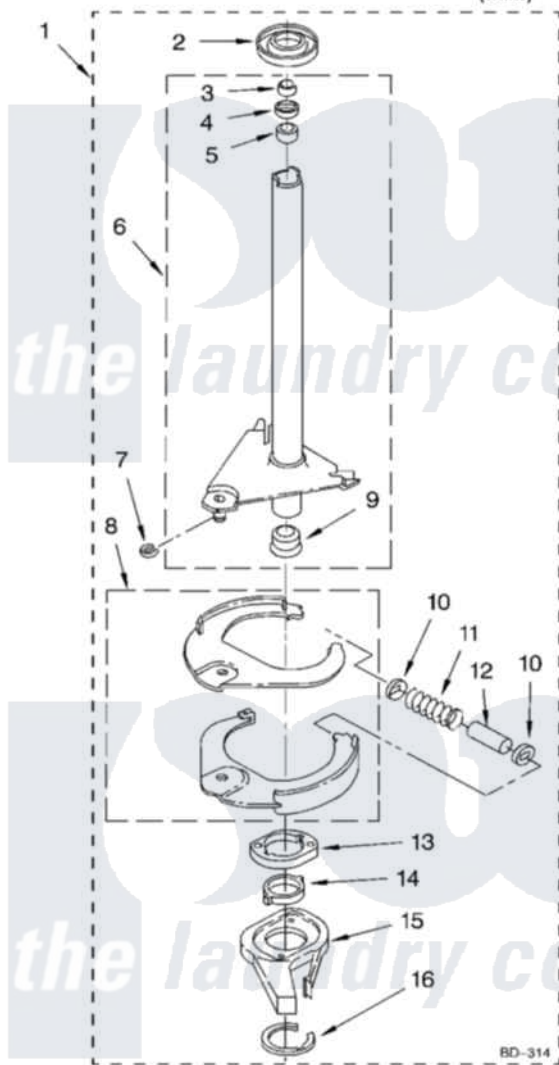

Whirlpool CAM2762KQ0 10 - BRAKE AND DRIVE TUBE

BRAKE AND DRIVE TUBE PARTS

For Model: CAM2762KQ0
(White)

8524724

14

Whirlpool Commercial Whirlpool CAM2762KQ0 Washer Parts Parts Diagram 10 - BRAKE AND DRIVE TUBE
Click on the part number to view part

Item	Original Part Number	Replaced By	Status	Part Description
1	388951	285792		Basketdrive
2	62658			Ring, Thrust
3	91939			Seal, Shaft
4	356427			Seal, Spin Pinion
5	356937			Spacer, Drive Tube
6	64027	64208		Tube-Spin
7	64035	W10083190		Ring, Retaining
8	64232	285438		Shoe-Brake
9	62703	8546462		"T" Bearing, Spin Tube
10	62648	285658		Sleeve
11	62647		Not Available	Spring, Brake
12	62909	285658		Sleeve
13	63023	8546461		Cam, Brake Release
14	63022			Sleeve, Cam
15	64194	285790		Lining
16	90368	W10083200		Ring, Retaining