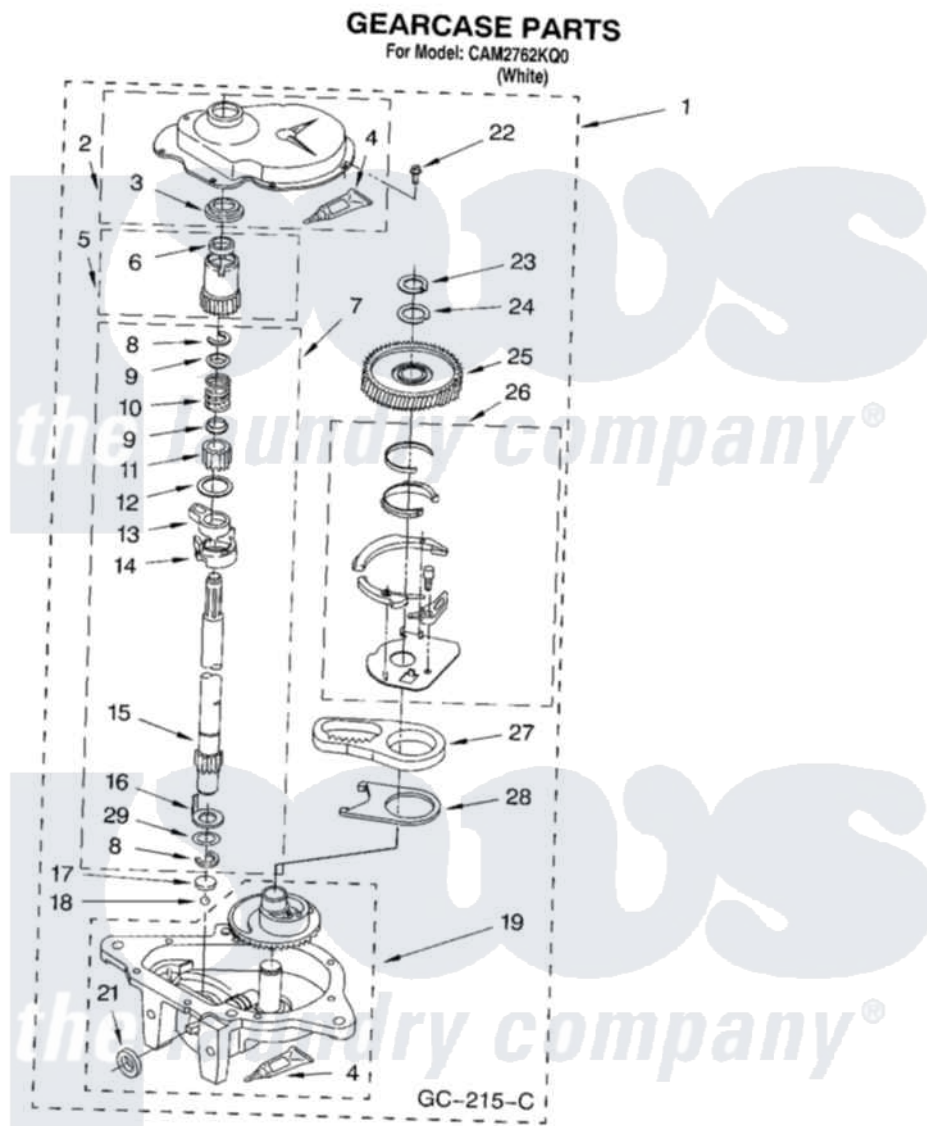

Whirlpool CAM2762KQ0 11 - GEARCASE

15

8524724

Whirlpool [Commercial Whirlpool CAM2762KQ0 Washer Parts](#) Parts Diagram 11 - GEARCASE
Click on the part number to view part

Item	Original Part Number	Replaced By	Status	Part Description
1	3360630	3360629		Gearcase
2	285202			Cover, Gearcase
3	3349985			Seal, Gearcase Cover
4	285195			Sealer Sealer, Gasket
5	63320	285362		Gear and Pinion
6	356427			Seal, Spin Pinion
7	389387			Shaft, Agitator
8	90369		Not Available	Ring, Retaining (2)
9	62677			Retainer, Spring
10	62676			Spring, Agitator
11	63273	285509		Shaft, Agitator
12	62619			Washer, Agitator Gear
13	62580	285206		Cam-Agitator
14	62581	285206		Cam-Agitator
15	285509			Shaft, Agitator
16	62618			Washer, Cam Thrust

17	16018	285205	Bearing
18	85529	285205	Bearing
19	389230	285515	Gearcase
21	285352		Seal Kit, Thrust Plug
22	3351614		Screw, Gearcase Cover Mounting
23	3362552	285765	Ring-Retr
24	285735	285766	Washer Kit, Thrust
25	62570	285362	Gear and Pinon
26	388253	999516	Shelf-Glas
27	3349296	8546456	Rack, Connecting
28	62621		Actuator, Shift
29	388815		Washer, Intermediate 1 3976263 Miscellaneous Parts Bag 2 3976300 Washer, Inlet Hose 3 3366913 Clamp, Hose