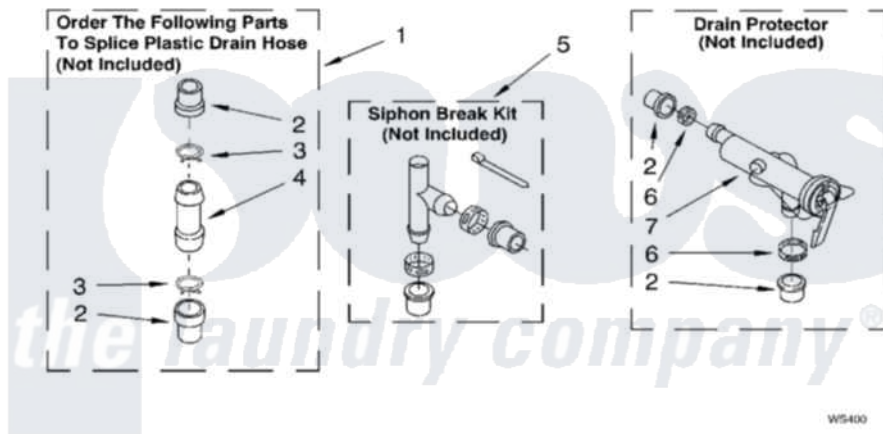

Whirlpool CAM2762KQ0 12 - WATER SYSTEM

WATER SYSTEM PARTS

For Model: CAM2762KQ0
(White)

8524724

16

[Whirlpool Commercial Whirlpool CAM2762KQ0 Washer Parts](#) Parts Diagram 12 - WATER SYSTEM
Click on the part number to view part

Item	Original Part Number	Replaced By	Status	Part Description
1	285442			Water System Parts
2	285321			Water System Parts
3	370447	285655		Clamp, Hose
4	16272			Connector, Straight
5	285320			Water System Parts
6	65349	285655		Clamp, Hose
7	367031			Water System Parts