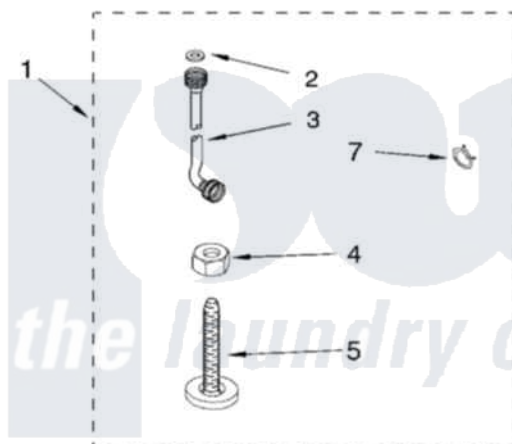

Whirlpool CAM2762KQ0 13 - MISCELLANEOUS, OPTIONAL

MISCELLANEOUS PARTS

For Model: CAM2762KQ0
(White)

OPTIONAL PARTS (NOT INCLUDED)

Whirlpool [Commercial Whirlpool CAM2762KQ0 Washer Parts](#) Parts Diagram 13 - MISCELLANEOUS, OPTIONAL
Click on the part number to view part

Item	Original Part Number	Replaced By	Status	Part Description
1	3954579			Miscellaneous Parts Bag
2	16123			Washer Inlet-Hose Miscellaneous Parts Must be Ordered Separately.
3	3949380			Hose, Water Inlet
"	3949381			Hose, Water Inlet
4	3359452			Nut, Lock
5	389102	W10001130		Foot, Leveling
7	3366912	356138		Clamp, Hose
"	72017			Paint, Touch-Up
"	350938			Paint, Pressurized Spray B
"	350930			Paint, Pressurized Spray B
"	799344			Paint, Touch-Up)
"	350572			Oil
"	285208			Lubricant
"	285195			Sealer Sealer, Gasket