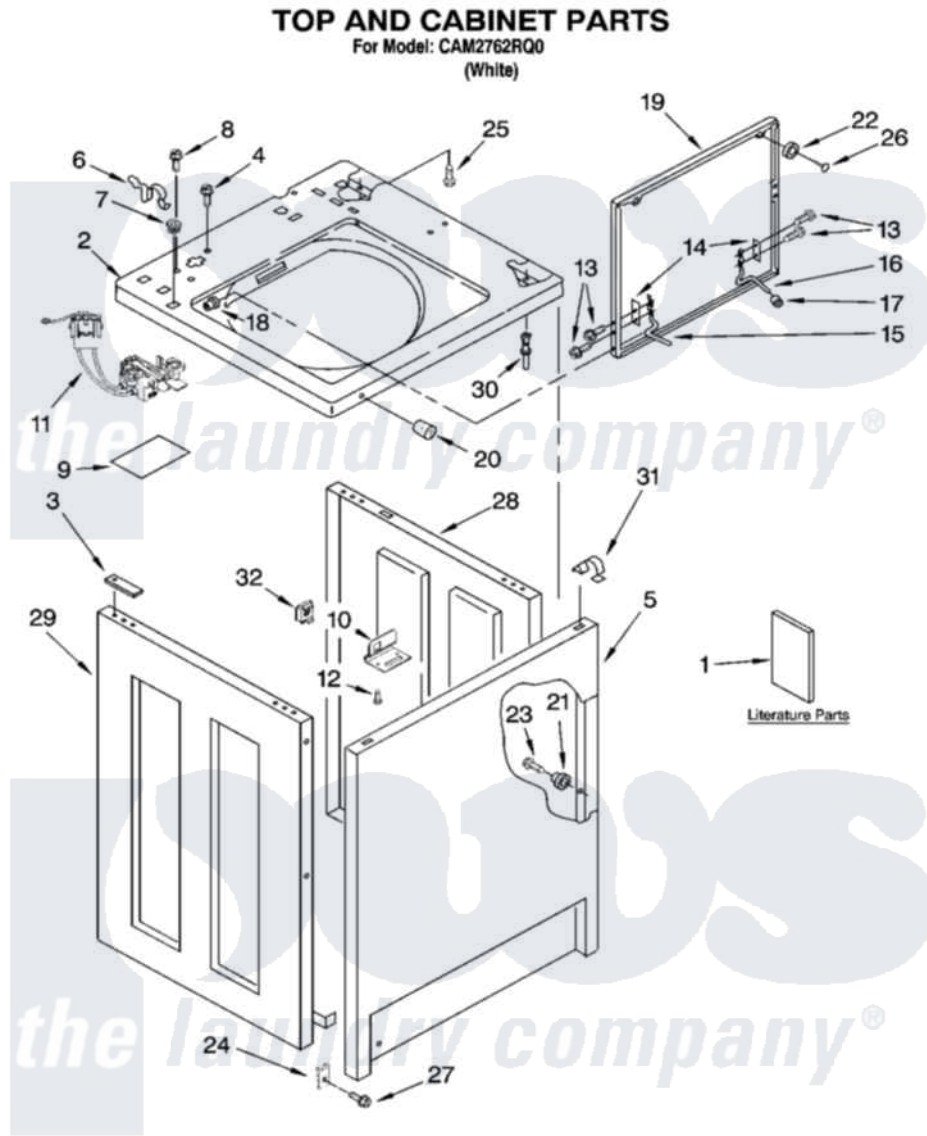

Whirlpool CAM2762RQ0 01 - TOP AND CABINET PARTS

8579450

2

Whirlpool [Commercial Whirlpool CAM2762RQ0 Washer Parts](#) Parts Diagram 01 - TOP AND CABINET PARTS
Click on the part number to view part

Item	Original Part Number	Replaced By	Status	Part Description
1	8524739		Not Available	Installation Instructions
"	8574996			Wiring Diagram
"	8579450			Repair Parts List
2	8524688			Top
3	3353950			Spacer, Cabinet To Top
4	3351614			Screw, Gearcase Cover Mounting
5	3358500			Panel, Front
6	62780			Clip, Top And Cabinet And Rear Panel
7	358473			Nut, Push-In
8	3400611			Screw And Washer, Lid Switch
9	3953152			Shield, Pressure Switch
10	3353948			Bracket, Lock
11	8054980			Switch, Lid
12	63554			Rivet
13	355274	W10119828		Screw, Lid Hinge Mounting

14	21097		Pad, Lid Hinge
15	8524784		Hinge, Lid
16	54583		Hinge, Lid
17	19119		Bumper, Lid Hinge
18	21258		Bearing, Lid Hinge
19	8316257	W10193854W10193854	Lid
20	387371		Lock, Plug Also Available
21	3353812		Locator
22	356908		Bumper, Lid
23	718258	9741232	Screw, 8-18 X 5/8
24	W10004930		Clip, U-Bend
25	3353993		Screw 10-16 X .690
26	356907		Rivet, Plastic
27	3393258	3373329D	Screw
28	3976380		Panel, Right Hand
29	3976382		Panel, Left Hand
30	3353949		Pin, Locator
31	18776		Lock, Front Top
32	90406		Cage Nut, 5/16-18