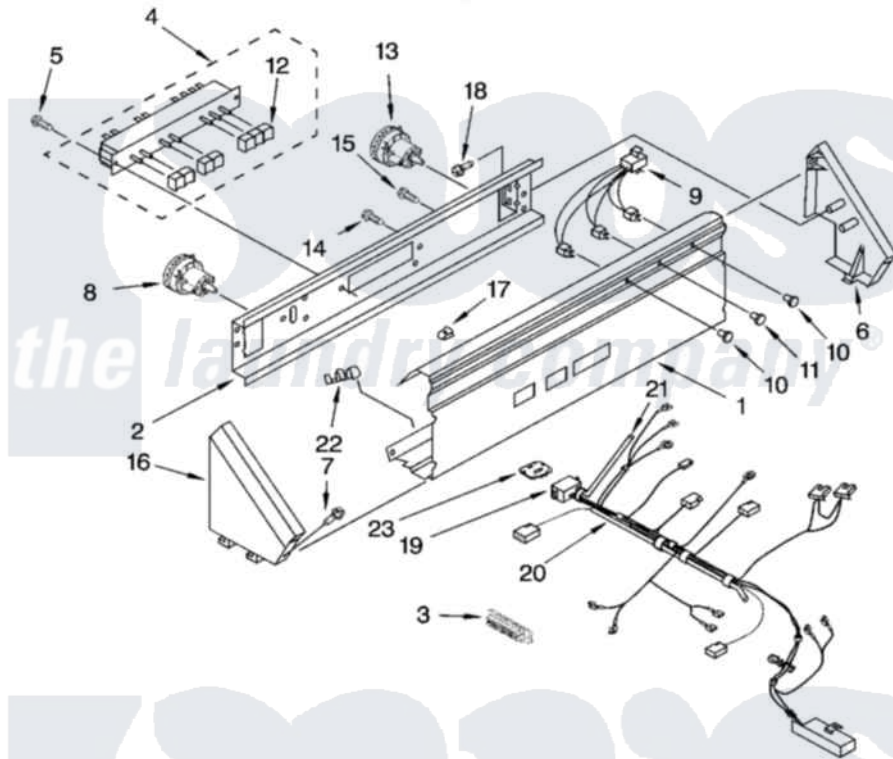

Whirlpool CAM2762RQ0 02 - CONTROL PANEL PARTS

CONTROL PANEL PARTS

For Model: CAM2762RQ0
(White)

8579450

4

Whirlpool [Commercial Whirlpool CAM2762RQ0 Washer Parts](#) Parts Diagram 02 - CONTROL PANEL PARTS
Click on the part number to view part

Item	Original Part Number	Replaced By	Status	Part Description
1	8577883			Panel, Console
2	3978858			Bracket, Control
3	3349494			Connector, Etc
4	8577359			Switch, Cycle Selector
5	3390646	W10139210		Screw, 8-18 X 5/16
6	3949740			End Cap
7	8281182			Screw, 8-18 X 1 1/4
8	8573825	W10351806		Switch-WL
9	3352457			Lights, Indicator
10	3348109			Lens Light
11	3348110			Lens, Yellow
12	8316433			Pushbutton
13	8524802	W10339319		Switch-WL
14	3400073			Screw, Ground
15	90767			Screw, 8A X 3/8 HeX Washer Head Tapping
16	3949734	W10096320		Cap, End

17	689559		Nut, Push-In
18	97787	W10109200	Screw, Baffle Mounting
19	3957378		Harness, Wiring
20	8524801	353244	Hose, Pressure Switch
21	8524791	353244	Hose, Pressure Switch
22	357572	W10113937	Clip, Grounding
23	8578168		Control, Automatic Temp.