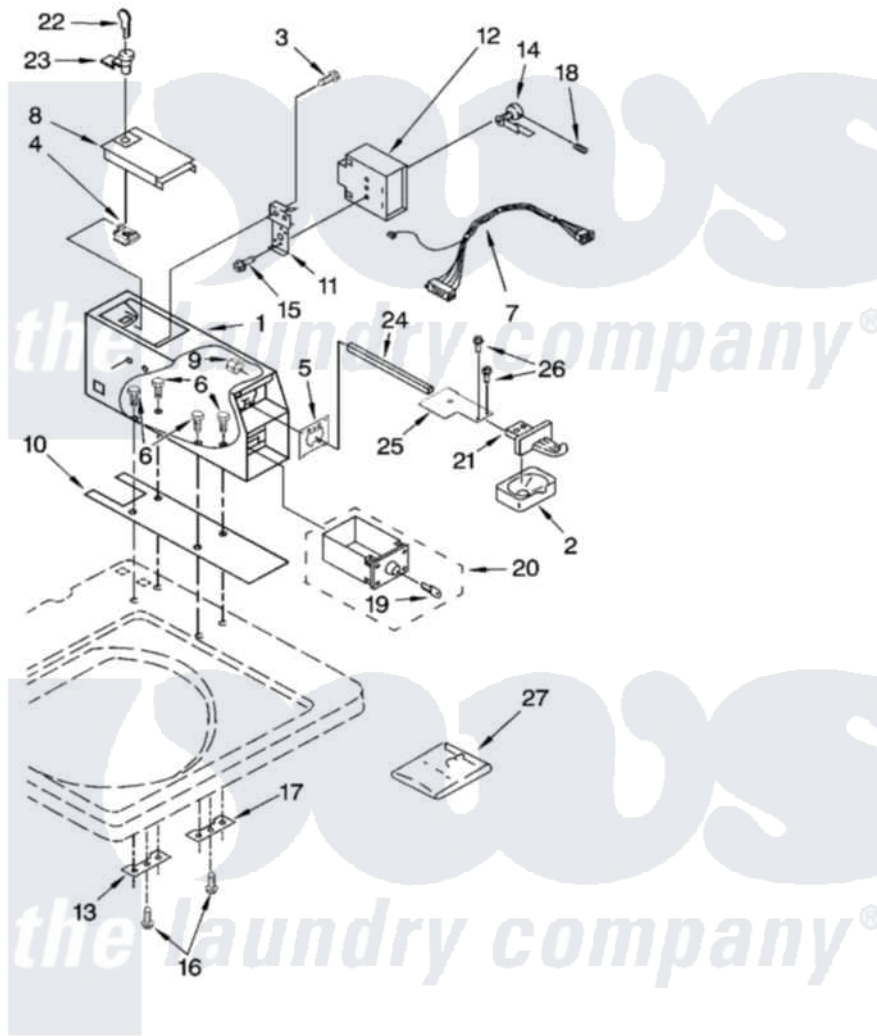

Whirlpool CAM2762RQ0 03 - METER CASE PARTS

METER CASE PARTS

For Model: CAM2762RQ0
(White)

5

8579450

Whirlpool [Commercial Whirlpool CAM2762RQ0 Washer Parts](#) Parts Diagram 03 - METER CASE PARTS
Click on the part number to view part

Item	Original Part Number	Replaced By	Status	Part Description
1	3406994			Case, Meter
2	385421			Funnel, Coin
3	339805			Screw, 10-32 X 3/16
4	90406			Cage Nut, 5/16-18
5	3954761	279950		Funnel
6	3353994			Bolt, Meter Case Mounting
"	3349065			Bolt, Meter Case Mounting
7	3955640			Wire Harness, Timer
8	3351136			Service Door Assembly
9	3400029			Nut, Adapter Plate
10	3954812			Cushion, Meter Case
11	385575			Bracket, Timer
12	8574995			Timer, 60 Hz
13	3353813			Plate, Mounting
14	385571			Clutch, Timer
"	354987			Ring, Retaining

15	3400064		Screw, Timer Mounting
16	98445		Screw, 10-16 X 3/4
17	3347825	3353813	Plate, Mounting
18	98654	8533976	Set Screw
"	33001508	W10169313	Switch-Dor
19	BLANK	Not Available	Key, Money Box
20	8316525	4396671	Box
21	8316520		Slide Mechanism Inserts
22	358288	4396669	Key
23	8316526	4396668	Lock-Cam
24	8318517	8576635	Bolt
25	8316522		Extension
26	3400086		Screw, 10-32 X 3/8
27	8316524	4396670	Kit