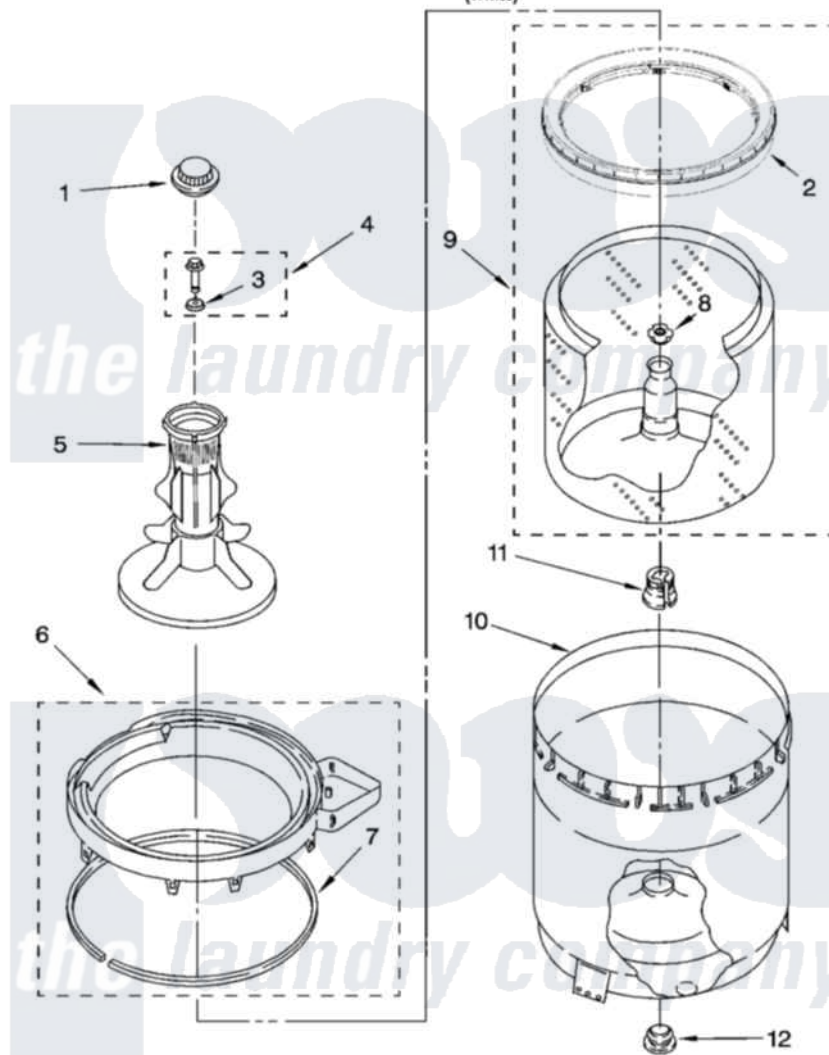

# Whirlpool CAM2762RQ0 05 - AGITATOR, BASKET AND TUB PARTS

## AGITATOR, BASKET AND TUB PARTS

For Model: CAM2762RQ0

(White)

8579450

8

Whirlpool [Commercial Whirlpool CAM2762RQ0 Washer Parts](#) Parts Diagram 05 - AGITATOR, BASKET AND TUB PARTS

[Click on the part number to view part](#)

Item	Original Part Number	Replaced By	Status	Part Description
1	<a href="#">3352483</a>			Cap, Agitator
2	8519788	<a href="#">387240</a>		Ring, Balance
3	<a href="#">3949550</a>			Washer
4	<a href="#">358237</a>			Screw And Washer
5	<a href="#">63377</a>			Agitator
6	<a href="#">8528150</a>	<a href="#">W10445870</a>		Ring-Tub
7	<a href="#">3976308</a>			Gasket, Tub Ring
8	<a href="#">21366</a>			Nut, Spanner
9	<a href="#">8526017</a>	<a href="#">W10389329</a>		Clothes Container, Assembly
10	<a href="#">63849</a>			Strain Relief, Power Cord
11	<a href="#">389140</a>			Tub Block, Basket Drive
12	<a href="#">383727</a>			Gasket, Centerpod