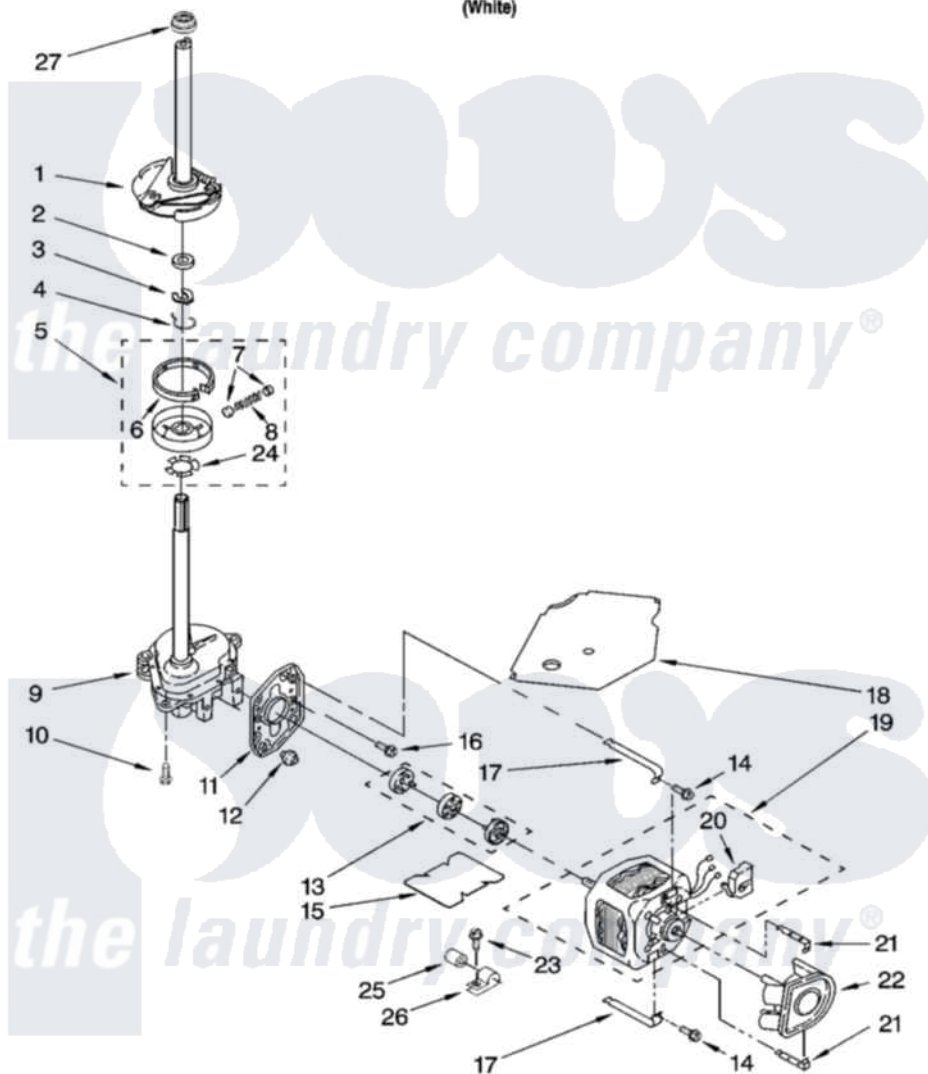

# Whirlpool CAM2762RQ0 06 - BRAKE, CLUTCH, GEARCASE, MOTOR AND PUMP PARTS

## BRAKE, CLUTCH, GEARCASE, MOTOR AND PUMP PARTS

For Model: CAM2762RQ0  
(White)

8579450

10

Whirlpool [Commercial Whirlpool CAM2762RQ0 Washer Parts](#) Parts Diagram 06 - BRAKE, CLUTCH, GEARCASE, MOTOR AND PUMP PARTS  
Click on the part number to view part

Item	Original Part Number	Replaced By	Status	Part Description
1	388952	<a href="#">285792</a>		Basketdrive
2	<a href="#">63292</a>			Washer, Spin Tube Thrust
3	62697	<a href="#">W10080230</a>		Ring, Spin Tube Support
4	63283	<a href="#">285353</a>		Ring
5	<a href="#">8299642</a>			Clutch
6	<a href="#">3951993</a>			Band And Lining, Clutch
7	<a href="#">62646</a>			Cap, Clutch Spring
8	<a href="#">8559387</a>			Spring And Damper Assembly
9	3360630	<a href="#">3360629</a>		Gearcase
10	3357334	<a href="#">3400516</a>		Screw Anti-Rattle
11	<a href="#">62611</a>			Plate, Motor Mount To Gearcase
12	<a href="#">62691</a>			Grommet, Motor
13	285852	<a href="#">285852A</a>		Coupling
14	3387485	<a href="#">273556</a>		Screw, 10-16 X 5/8

15	<a href="#">3946532</a>		Shield, Motor
16	<a href="#">3400516</a>		Screw Anti-Rattle
17	3349637	<a href="#">W10086010</a>	Retainer, Motor
18	<a href="#">3362089</a>		Shield, Tub To Motor
19	<a href="#">661600</a>		Motor, Main Drive
20	62850	<a href="#">8529896</a>	Switch, Main Drive Motor
21	<a href="#">8546127</a>		Retainer, Pump
22	<a href="#">3363394</a>		Pump
23	62863	<a href="#">3390631</a>	Screw, 10-16 X 3/8
24	<a href="#">3355454</a>		Clip, Main Drive
25	661606	<a href="#">8572717</a>	Capacitor, Motor Start
26	<a href="#">357030</a>		Clamp, Capacitor
27	<a href="#">91939</a>		Seal, Shaft