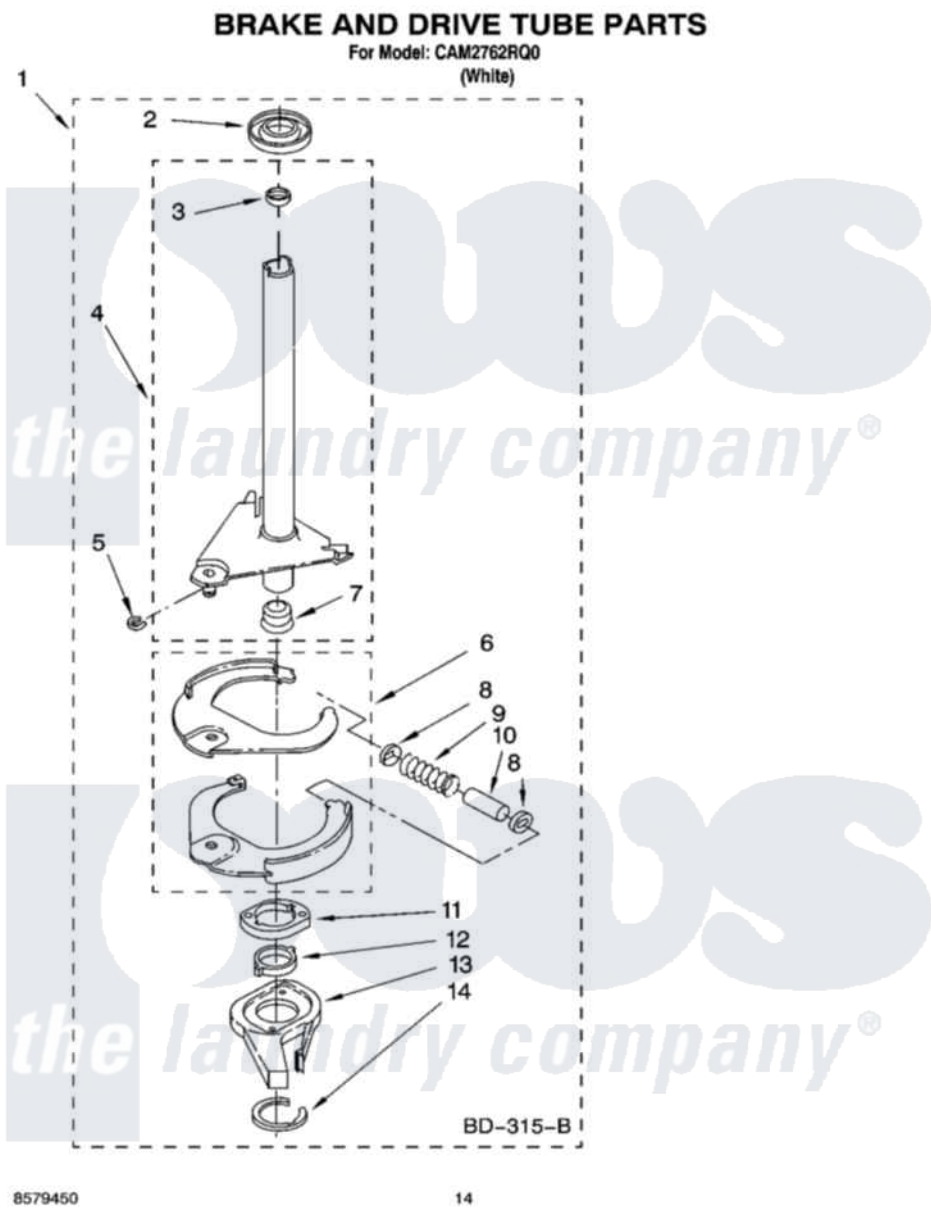

Whirlpool CAM2762RQ0 09 - BRAKE AND DRIVE TUBE PARTS

8579450

14

Whirlpool [Commercial Whirlpool CAM2762RQ0 Washer Parts](#) Parts Diagram 09 - BRAKE AND DRIVE TUBE PARTS
Click on the part number to view part

Item	Original Part Number	Replaced By	Status	Part Description
1	388952	285792		Basketdrive
2	62658			Ring, Thrust
3	356427			Seal, Spin Pinion
4	64027	64208		Tube-Spin
5	64035	W10083190		Ring, Retaining
6	64232	285438		Shoe-Brake
7	62703	8546462		"T" Bearing, Spin Tube
8	3353956	285658		Sleeve
9	387806		Not Available	Spring, Brake
10	3355360	285658		Sleeve
11	661516	8546461		Cam, Brake Release
12	63022			Sleeve, Cam
13	64194	285790		Lining
14	90368	W10083200		Ring, Retaining
"	BLANK		Not Available	Following Parts Not Illustrated
"	285208			Lubricant