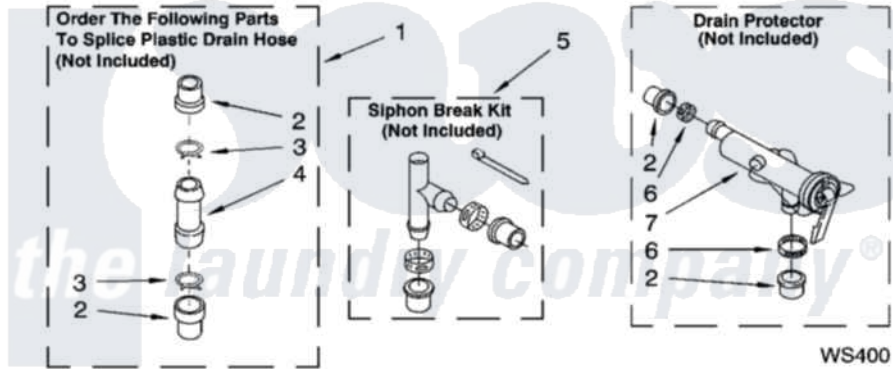

**Whirlpool CAM2762RQ0 11 - WATER SYSTEM PARTS, OPTIONAL PARTS  
(NOT INCLUDED)**

**WATER SYSTEM PARTS**

For Model: CAM2762RQ0  
(White)

8579450

16

Whirlpool [Commercial Whirlpool CAM2762RQ0 Washer Parts](#) Parts Diagram 11 - WATER SYSTEM PARTS,  
OPTIONAL PARTS (NOT INCLUDED)  
Click on the part number to view part

Item	Original Part Number	Replaced By	Status	Part Description
1	<a href="#">285442</a>			Water System Parts
2	<a href="#">285321</a>			Water System Parts
3	370447	<a href="#">285655</a>		Clamp, Hose
4	<a href="#">16272</a>			Connector, Straight
5	<a href="#">285320</a>			Water System Parts
6	65349	<a href="#">285655</a>		Clamp, Hose
7	<a href="#">367031</a>			Water System Parts
	<a href="#">72017</a>			Paint, Touch-Up
"	<a href="#">350938</a>			Paint, Pressurized Spray B
"	<a href="#">350930</a>			Paint, Pressurized Spray B
"	<a href="#">799344</a>			Paint, Touch-Up )
"	BLANK		Not Available	OIL
"	<a href="#">350572</a>			Oil
"	<a href="#">W10148396</a>			Ad-145 Top
"	<a href="#">285208</a>			Lubricant