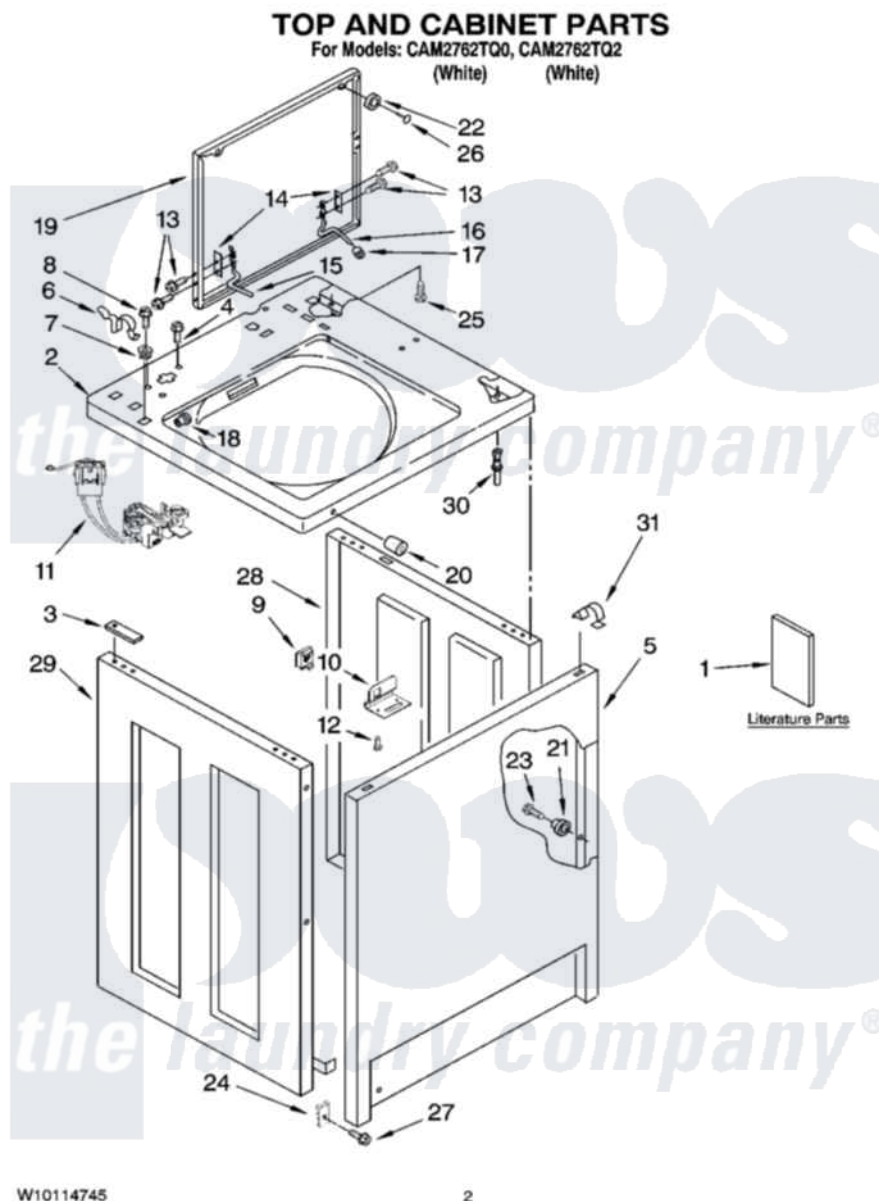

Whirlpool CAM2762TQ0 01 - TOP AND CABINET PARTS

Whirlpool [Commercial Whirlpool CAM2762TQ0 Washer Parts](#) Parts Diagram 01 - TOP AND CABINET PARTS
Click on the part number to view part

Item	Original Part Number	Replaced By	Status	Part Description
1	8524739		Not Available	Installation Instructions
"	W10135801			Wiring Diagram
"	W10172196			Energy Guide
"	W10114745			Repair Parts List
2	8524688			Top
3	3353950			Spacer, Cabinet To Top
4	3351614			Screw, Gearcase Cover Mounting
5	3358500			Panel, Front
6	62780			Clip, Top And Cabinet And Rear Panel
7	358473			Nut, Push-In
8	3400611			Screw And Washer, Lid Switch
9	90406			Cage Nut, 5/16-18
10	3353948			Bracket, Lock
11	8054980			Switch, Lid
12	63554			Rivet

13	W10119828		Screw, Lid Hinge Mounting
14	21097		Pad, Lid Hinge
15	8524784		Hinge, Lid
16	54583		Hinge, Lid
17	19119		Bumper, Lid Hinge
18	21258		Bearing, Lid Hinge
19	W10171146	W10193854W10193854	Lid
20	387371		Lock, Plug Also Available
21	3353812		Locator
22	356908		Bumper, Lid
23	718258	9741232	Screw, 8-18 X 5/8
24	98234		Clip, U-Bend
25	3353993		Screw 10-16 X .690
26	356907		Rivet, Plastic
27	3393258	3373329D	Screw
28	3976380		Panel, Right Hand
29	3976382		Panel, Left Hand
30	3353949		Pin, Locator
31	18776		Lock, Front Top