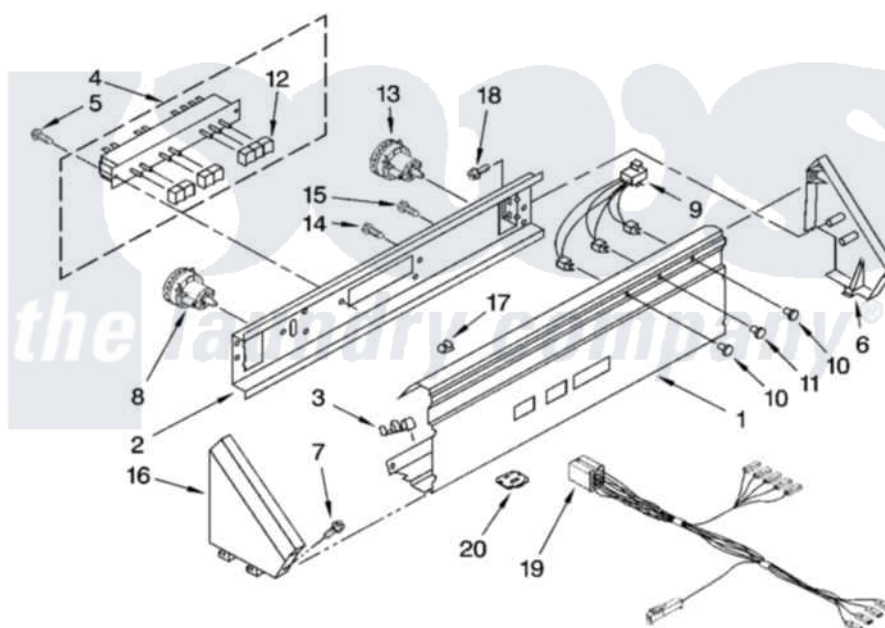

Whirlpool CAM2762TQ0 02 - CONTROL PANEL PARTS

CONTROL PANEL PARTS

For Models: CAM2762TQ0, CAM2762TQ2

(White) (White)

W10114745

4

Whirlpool [Commercial Whirlpool CAM2762TQ0 Washer Parts](#) Parts Diagram 02 - CONTROL PANEL PARTS

[Click on the part number to view part](#)

Item	Original Part Number	Replaced By	Status	Part Description
1	8577883			Panel, Console
2	3978858			Bracket, Control
3	357572	W10113937		Clip, Grounding
4	8577359			Switch, Cycle Selector
5	3390646	W10139210		Screw, 8-18 X 5/16
6	3949740			End Cap
7	8281182			Screw, 8-18 X 1 1/4
8	8573825	W10351806		Switch-WL
9	3352457			Lights, Indicator
10	3348109			Lens Light
11	3348110			Lens, Yellow
12	8316433			Pushbutton
13	8524802	W10339319		Switch-WL
14	3400073			Screw, Ground
15	90767			Screw, 8A X 3/8 HeX Washer Head Tapping
16	3949734	W10096320		Cap, End

17	689559	Nut, Push-In	
18	97787	W10109200	Screw, Baffle Mounting
19	W10138030	Harness, Console Wiring	
20	8578168	Control, Automatic Temp.	