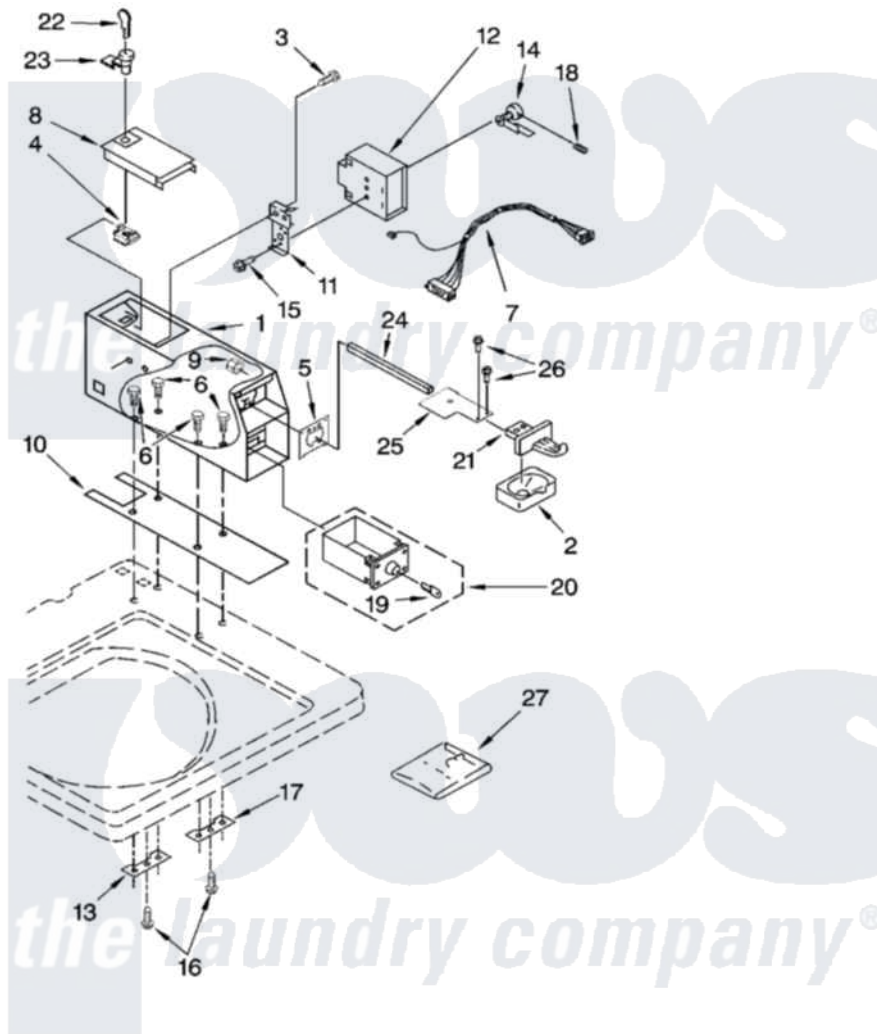

Whirlpool CAM2762TQ0 03 - METER CASE PARTS

METER CASE PARTS

For Models: CAM2762TQ0, CAM2762TQ2
(White) (White)

5

W10114745

Whirlpool [Commercial Whirlpool CAM2762TQ0 Washer Parts](#) Parts Diagram 03 - METER CASE PARTS

[Click on the part number to view part](#)

Item	Original Part Number	Replaced By	Status	Part Description
1	3406994			Case, Meter
2	385421			Funnel, Coin
3	339805			Screw, 10-32 X 3/16
4	90406			Cage Nut, 5/16-18
5	3954761	279950		Funnel
6	3353994			Bolt, Meter Case Mounting
"	3349065			Bolt, Meter Case Mounting
7	W10138351			Wire Harness, Timer
8	3351136			Service Door Assembly
9	3400029			Nut, Adapter Plate
10	3954812			Cushion, Meter Case
11	385575			Bracket, Timer
12	W10112081			Timer, 60 Hz
13	3353813			Plate, Mounting
14	385571			Clutch, Timer
"	354987			Ring, Retaining

15	3400064		Screw, Timer Mounting
16	98445		Screw, 10-16 X 3/4
17	3347825	3353813	Plate, Mounting
18	98654	8533976	Set Screw
"	BLANK	Not Available	Following Parts Supplied on Whirlpool Coin Equipped Models Only.
19	BLANK	Not Available	Key, Money Box
20	8316525	4396671	Box
21	8316520		Slide Mechanism Inserts
22	358288	4396669	Key
23	8316526	4396668	Lock-Cam
24	8318517	8576635	Bolt
25	8316522		Extension
26	3400086		Screw, 10-32 X 3/8
27	8316524	4396670	Kit