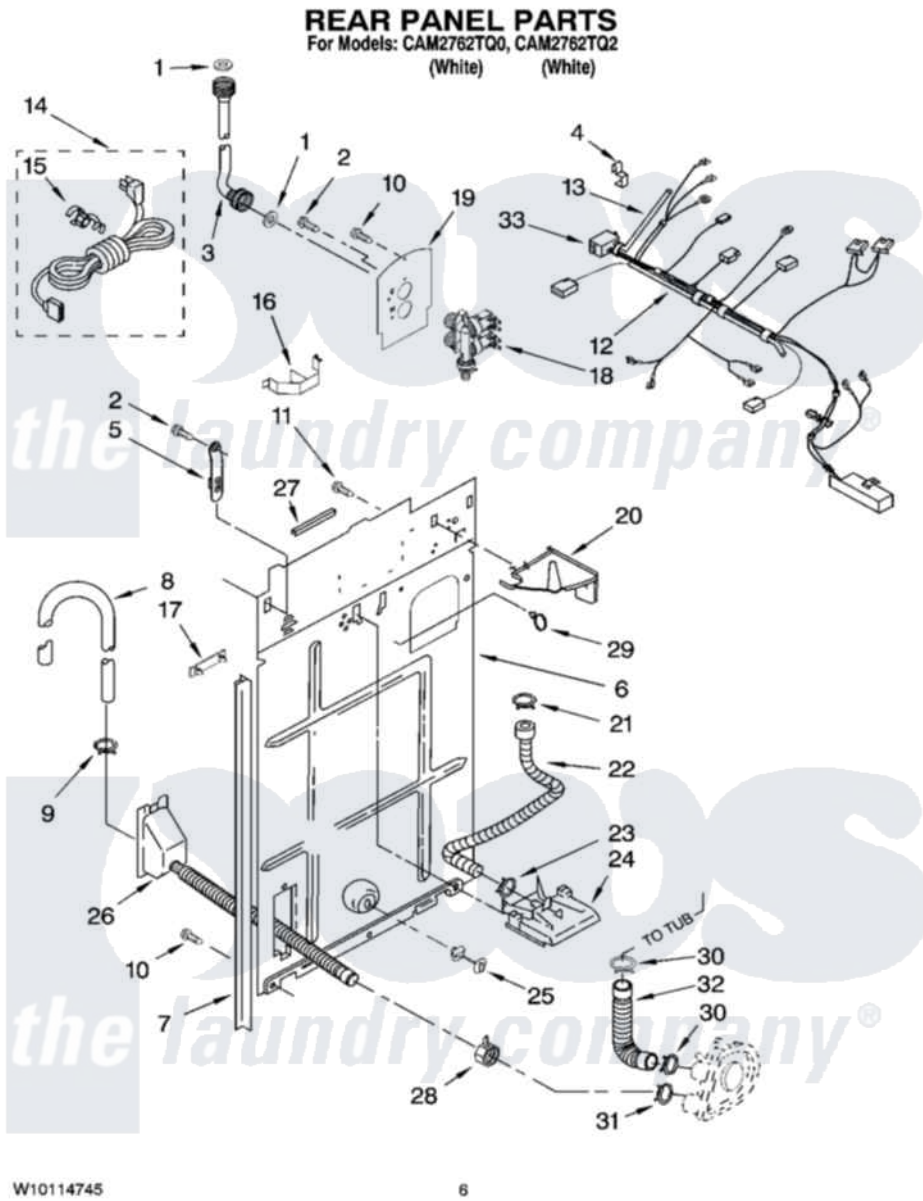

Whirlpool CAM2762TQ0 04 - REAR PANEL PARTS

Whirlpool Commercial Whirlpool CAM2762TQ0 Washer Parts Parts Diagram 04 - REAR PANEL PARTS
Click on the part number to view part

Item	Original Part Number	Replaced By	Status	Part Description
1	3976300	16123		Washer Inlet-Hose Miscellaneous Parts Must be Ordered Separately.
2	9740848			Screw, Mixing Valve Mounting
3	3949380			Hose, Water Inlet
"	3949381			Hose, Water Inlet
4	8282518			Clip, Harness
5	8568314			Strap, Console
6	8541649	285929		Panel-Rear
7	3354204	62747		Pad, Rear Panel
8	96743			Hose, Drain
9	8317496	285655		Clamp, Hose
10	62863	3390631		Screw, 10-16 X 3/8
11	3351614			Screw, Gearcase Cover Mounting
12	8524801	353244		Hose, Pressure Switch
13	8524791	353244		Hose, Pressure Switch

14	3976231	285928	Cord-Power
15	3952821	285777	Relief-Str
16	8055003		Clip, Harness And Pressure Switch
17	389379		Retainer, Side To Feature Panel
18	3979347	3979346	Valve, Water Inlet And Thermistor Assembly
19	8541624	285930	Plate
20	8539874		Shield, Suds
21	301958	596669	Clamp, Manifold
22	8317974	8317926	Hose, Vacuum Break
23	370450	596669	Clamp, Manifold
24	387606	3360977	Break-Vac
25	8519200		Support, Rear Panel
26	8317940	W10358149	Drain Hose Assembly
27	W10096784	3367669	Protector, Edge
28	3976395		Restraint, Hose
29	8559320		Restraint, Hose
30	3363366	616099	Clamp
31	3366912	356138	Clamp, Hose
32	3951449	285871	Hose
33	W10114216		Harness, Wiring
	BLANK	Not Available	Following Parts Not Illustrated
"	3954579		Miscellaneous Parts Bag