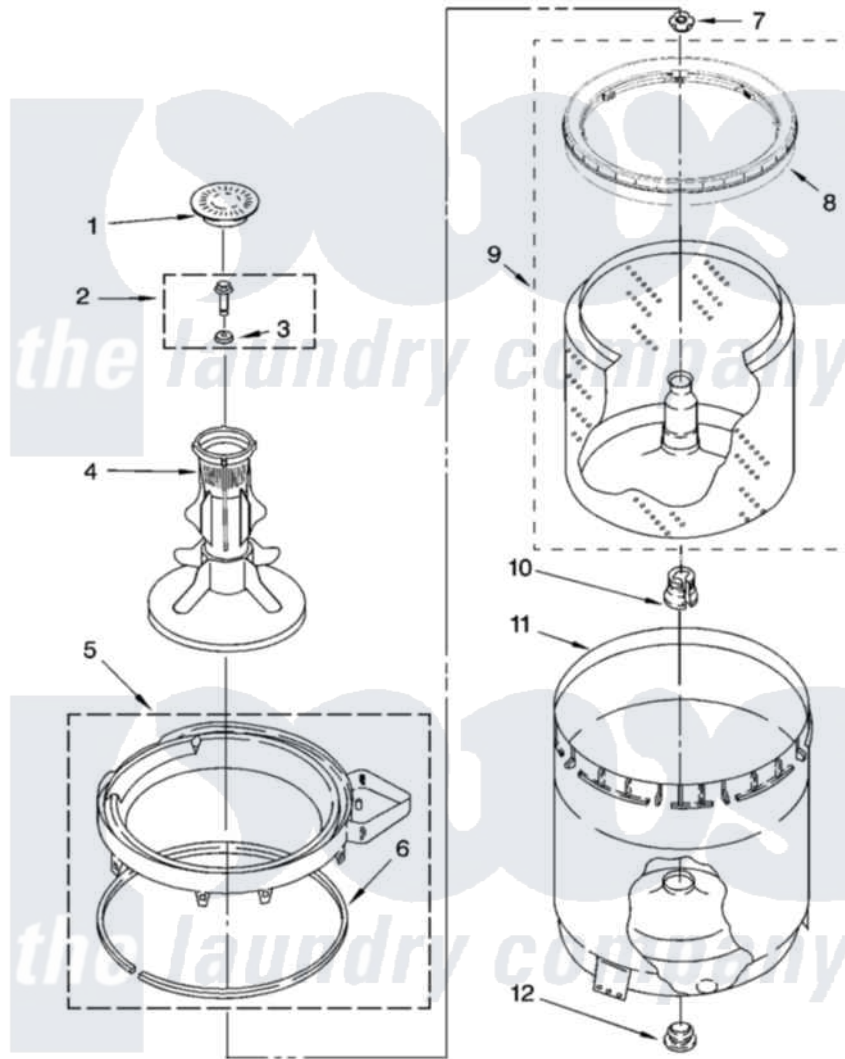

# Whirlpool CAM2762TQ0 05 - AGITATOR, BASKET AND TUB PARTS

## AGITATOR, BASKET AND TUB PARTS

For Models: CAM2762TQ0, CAM2762TQ2

(White) (White)

W10114745

8

Whirlpool Commercial Whirlpool CAM2762TQ0 Washer Parts Parts Diagram 05 - AGITATOR, BASKET AND TUB PARTS

[Click on the part number to view part](#)

Item	Original Part Number	Replaced By	Status	Part Description
1	<a href="#">3352483</a>			Cap, Agitator
2	<a href="#">358237</a>			Screw And Washer
3	<a href="#">3949550</a>			Washer
4	<a href="#">63377</a>			Agitator
5	<a href="#">8528150</a>	<a href="#">W10445870</a>		Ring-Tub
6	<a href="#">3976308</a>			Gasket, Tub Ring
7	<a href="#">21366</a>			Nut, Spanner
8	<a href="#">387240</a>			Ring, Balance
9	<a href="#">8526017</a>	<a href="#">W10389329</a>		Clothes Container, Assembly
10	<a href="#">389140</a>			Tub Block, Basket Drive
11	W10135425	<a href="#">63849</a>		Strain Relief, Power Cord
12	<a href="#">383727</a>			Gasket, Centerpod