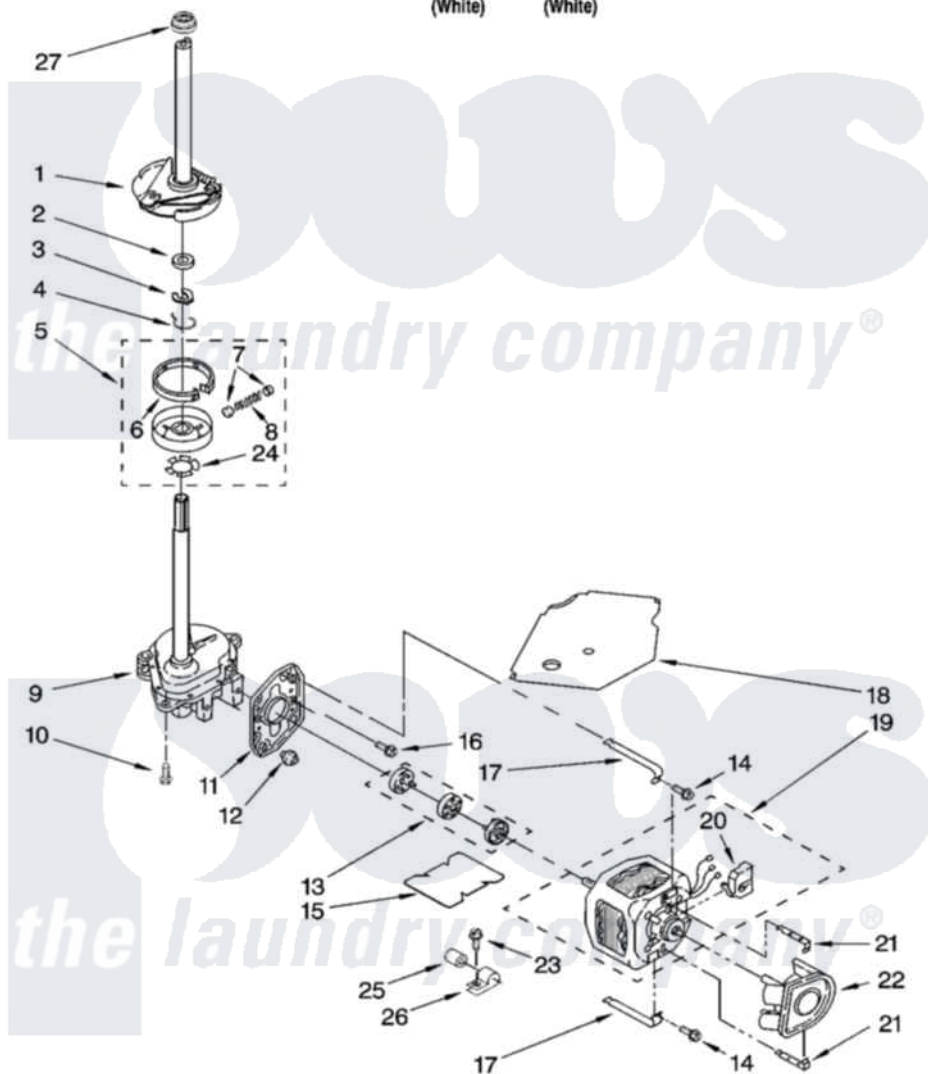

# Whirlpool CAM2762TQ0 06 - BRAKE, CLUTCH, GEARCASE, MOTOR AND PUMP PARTS

## BRAKE, CLUTCH, GEARCASE, MOTOR AND PUMP PARTS

For Models: CAM2762TQ0, CAM2762TQ2

(White) (White)

W10114745

10

Whirlpool [Commercial Whirlpool CAM2762TQ0 Washer Parts](#) Parts Diagram 06 - BRAKE, CLUTCH, GEARCASE, MOTOR AND PUMP PARTS

[Click on the part number to view part](#)

Item	Original Part Number	Replaced By	Status	Part Description
1	388952	<a href="#">285792</a>		Basketdrive
2	<a href="#">63292</a>			Washer, Spin Tube Thrust
3	62697	<a href="#">W10080230</a>		Ring, Spin Tube Support
4	63283	<a href="#">285353</a>		Ring
5	<a href="#">8299642</a>			Clutch
6	<a href="#">3951993</a>			Band And Lining, Clutch
7	<a href="#">62646</a>			Cap, Clutch Spring
8	<a href="#">8559387</a>			Spring And Damper Assembly
9	3360630	<a href="#">3360629</a>		Gearcase
10	3357334	<a href="#">3400516</a>		Screw Anti-Rattle
11	<a href="#">62611</a>			Plate, Motor Mount To Gearcase
12	<a href="#">62691</a>			Grommet, Motor
13	3978849	<a href="#">285852A</a>		Coupling
14	3387485	<a href="#">273556</a>		Screw, 10-16 X 5/8

15	<a href="#">3946532</a>		Shield, Motor
16	<a href="#">3400516</a>		Screw Anti-Rattle
17	<a href="#">W10086010</a>		Retainer, Motor
18	<a href="#">3362089</a>		Shield, Tub To Motor
19	<a href="#">661600</a>		Motor, Main Drive
20	62850	<a href="#">8529896</a>	Switch, Main Drive Motor
21	<a href="#">8546127</a>		Retainer, Pump
22	<a href="#">3363394</a>		Pump
23	62863	<a href="#">3390631</a>	Screw, 10-16 X 3/8
24	<a href="#">3355454</a>		Clip, Main Drive
25	<a href="#">8572717</a>		Capacitor, Motor Start
26	<a href="#">3949496</a>		Clamp, Capacitor
27	<a href="#">8577374</a>		Seal, Centerpost