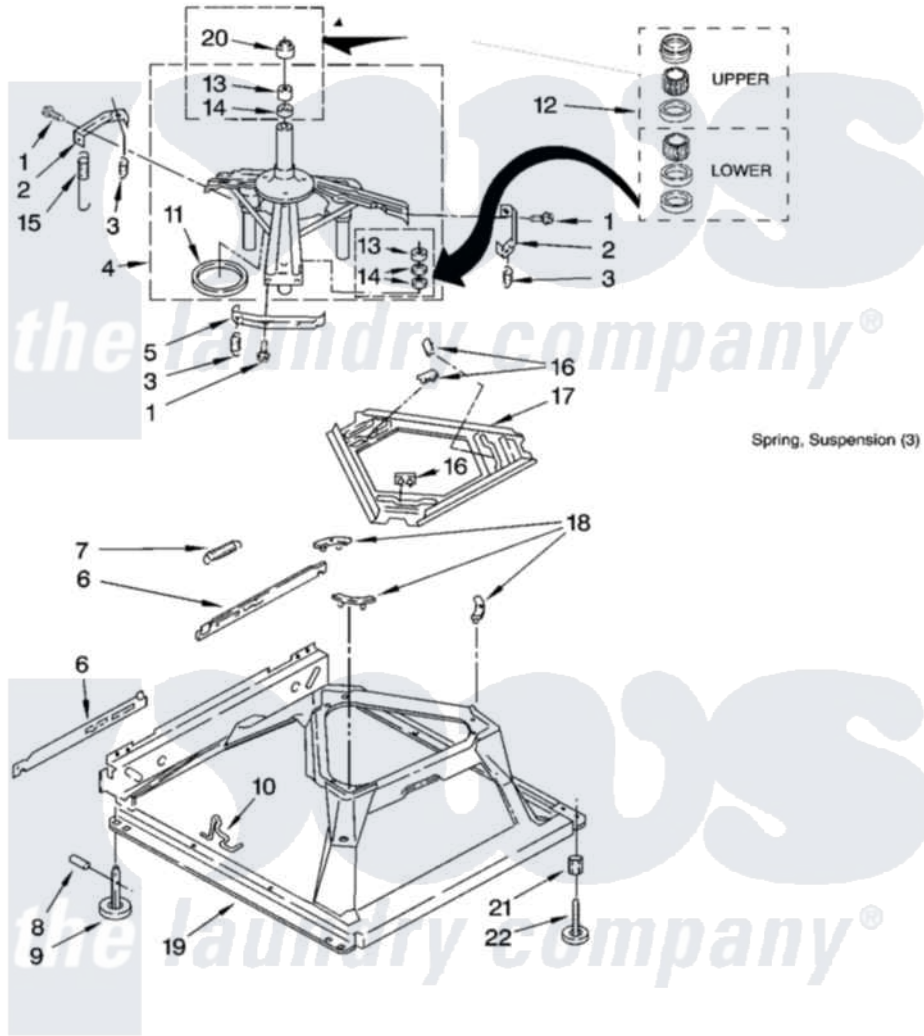

Whirlpool CAM2762TQ0 07 - MACHINE BASE PARTS

MACHINE BASE PARTS

For Models: CAM2762TQ0, CAM2762TQ2
(White) (White)

Spring, Suspension (3)

11

W10114745

Whirlpool Commercial Whirlpool CAM2762TQ0 Washer Parts Parts Diagram 07 - MACHINE BASE PARTS
Click on the part number to view part

Item	Original Part Number	Replaced By	Status	Part Description
1	3400076			Screw, Bracket Mounting
2	64067			Bracket, Spring Outer
3	63907			Spring, Suspension
4	8575214	280184		Support
5	64065			Bracket, Spring Outer
6	63466			Link, Leveling Mechanism
7	62597	8316845		Spring
8	62837			Pin, Knurled
9	62596	285244		Feet-Leveling
10	W10145155			Retainer, Suspension Spring
11	63134			Ring, Sound Deadening
12	285203			Centerpost Bearing Kit
13	8546455			Bearing, Centerpost
14	357409	359449		Seal, Agitator Shaft
15	388492	W10250667		Spring, Counterweight
16	62568	285219		Pad

17	3946509		Plate, Suspension
18	3363660	285744	Pad
19	3946512	285771	Base
20	8577376		Seal, Centerpost
21	3359452		Nut, Lock
22	W10001130		Foot, Leveling