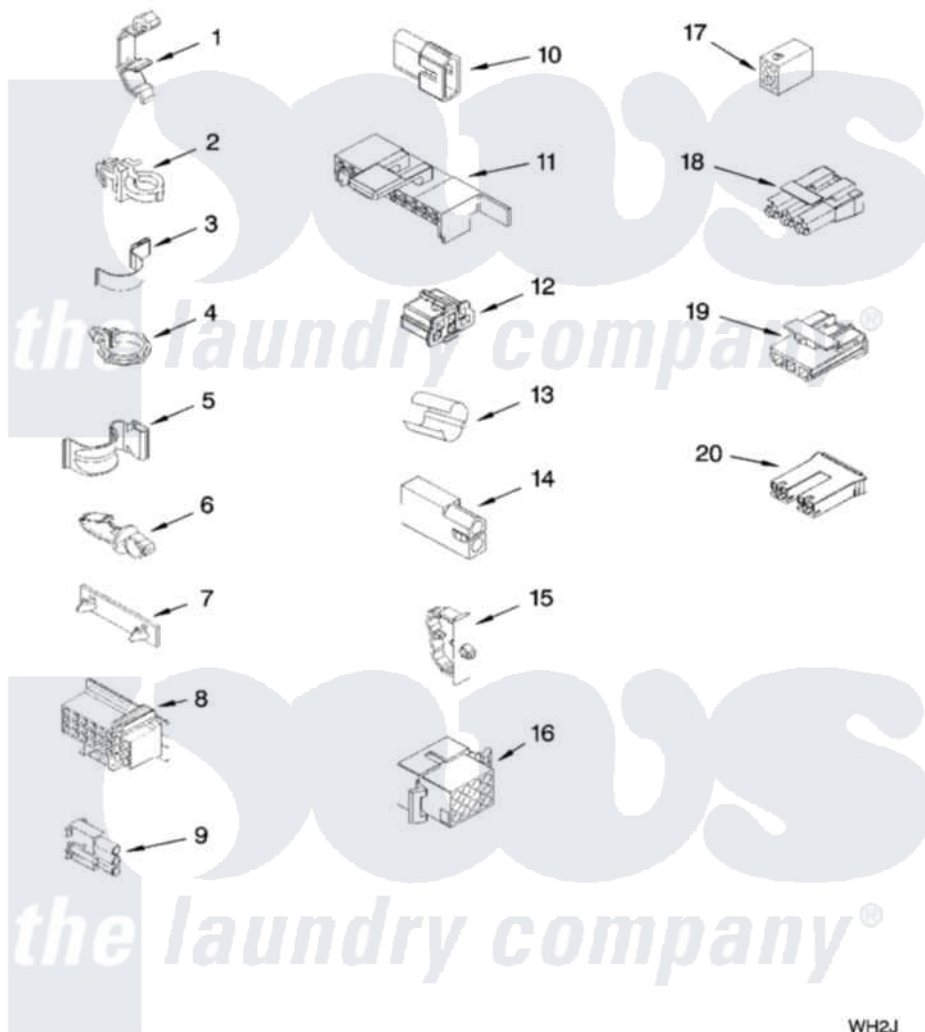

# Whirlpool CAM2762TQ0 08 - WIRING HARNESS PARTS

## WIRING HARNESS PARTS

For Models: CAM2762TQ0, CAM2762TQ2  
(White) (White)

WH2J

W10114745

12

Whirlpool [Commercial Whirlpool CAM2762TQ0 Washer Parts](#) Parts Diagram 08 - WIRING HARNESS PARTS  
Click on the part number to view part

Item	Original Part Number	Replaced By	Status	Part Description
1	<a href="#">3349557</a>			Retainer, Harness
2	388498		Not Available	Clip, Harness
3	3347812	<a href="#">8528351</a>		Clip
4	3352501	<a href="#">8559320</a>		Restraint, Hose
5	<a href="#">90016</a>			Clip, Pressure Switch Hose
6	3390496	<a href="#">8281256</a>		Clip, Harness
7	<a href="#">389379</a>			Retainer, Side To Feature Panel
8	<a href="#">3948614</a>			Disconnect Block
"	<a href="#">352089</a>			Timer, Block Disconnect
9	<a href="#">62889</a>			Receptacle, Terminal
10	<a href="#">353424</a>			Plug, Terminal
11	<a href="#">62505</a>			Block, Disconnect
12	<a href="#">3347243</a>			Block, Disconnect
13	<a href="#">63523</a>			Harness, Protector
14	<a href="#">717252</a>			Receptacle, Terminal
15	<a href="#">3352944</a>			Clip, Harness

16	3390423	Not Available	Block, Disconnect (12-Way) (Timer) (Use Term. 94613)
17	3347730	Not Available	Receptacle, (6-Way) (Use Term. 94613)
18	<a href="#">3948617</a>	<a href="#">2172937</a>	Connector
19	<a href="#">3360056</a>		Connector
20	<a href="#">3354925</a>		Block, Connector
"	<a href="#">3354926</a>		Block, Connector