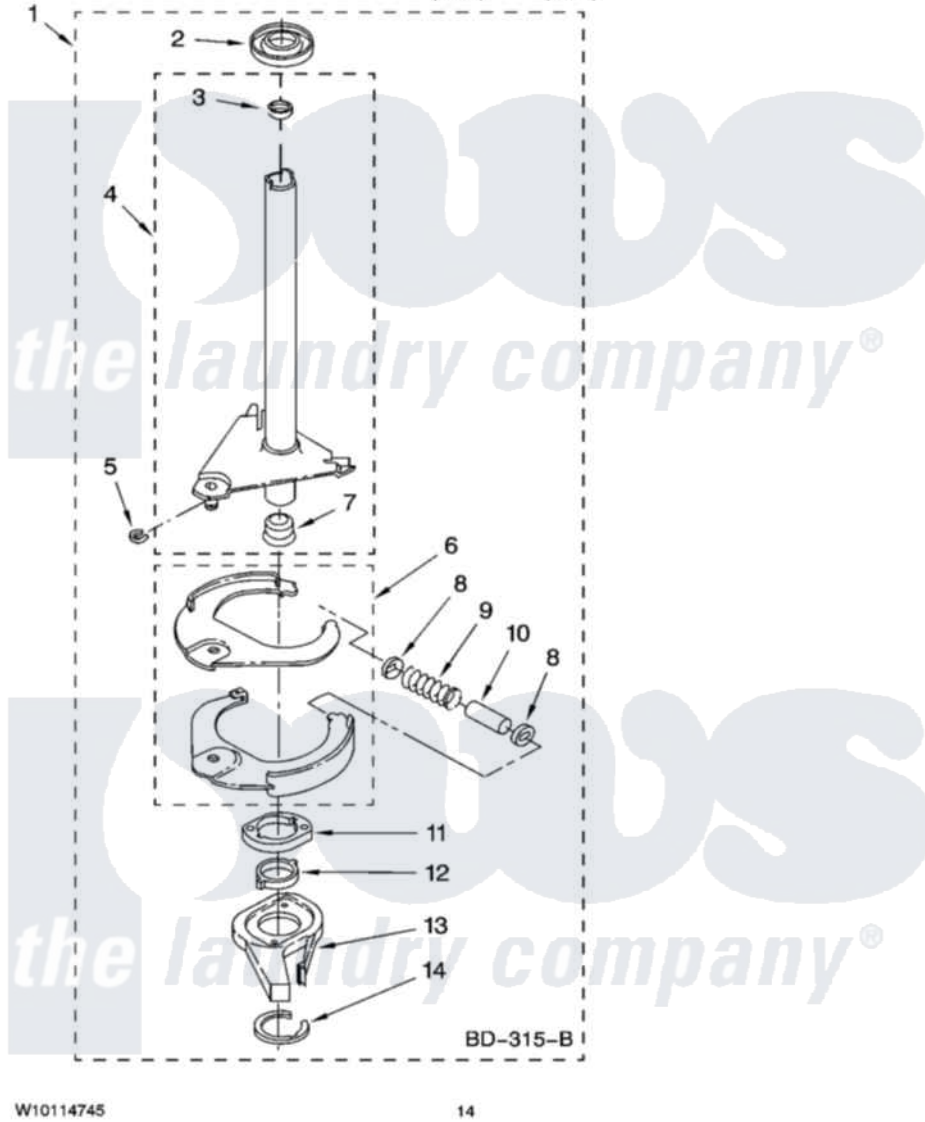

# Whirlpool CAM2762TQ0 09 - BRAKE AND DRIVE TUBE PARTS

## BRAKE AND DRIVE TUBE PARTS

For Models: CAM2762TQ0, CAM2762TQ2  
(White) (White)

W10114745

14

Whirlpool [Commercial Whirlpool CAM2762TQ0 Washer Parts](#) Parts Diagram 09 - BRAKE AND DRIVE TUBE PARTS  
Click on the part number to view part

Item	Original Part Number	Replaced By	Status	Part Description
1	388952	<a href="#">285792</a>		Basketdrive
2	<a href="#">62658</a>			Ring, Thrust
3	<a href="#">356427</a>			Seal, Spin Pinion
4	64027	<a href="#">64208</a>		Tube-Spin
5	64035	<a href="#">W10083190</a>		Ring, Retaining
6	64232	<a href="#">285438</a>		Shoe-Brake
7	62703	<a href="#">8546462</a>		"T" Bearing, Spin Tube
8	3353956	<a href="#">285658</a>		Sleeve
9	387806		Not Available	Spring, Brake
10	3355360	<a href="#">285658</a>		Sleeve
11	<a href="#">661516</a>	<a href="#">8546461</a>		Cam, Brake Release
12	<a href="#">63022</a>			Sleeve, Cam
13	64194	<a href="#">285790</a>		Lining
14	<a href="#">90368</a>	<a href="#">W10083200</a>		Ring, Retaining
	BLANK		Not Available	Following Parts Not Illustrated
"	<a href="#">285208</a>			Lubricant