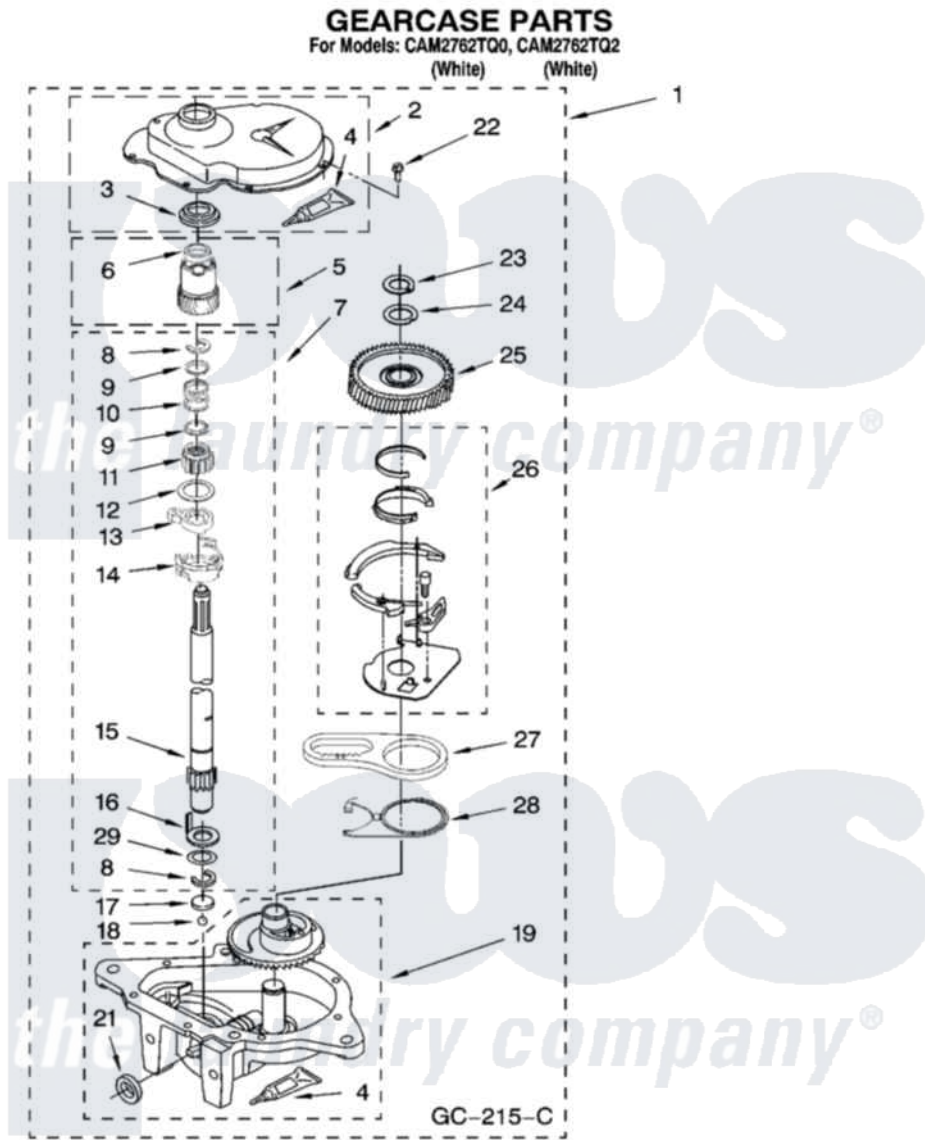

Whirlpool CAM2762TQ0 10 - GEARCASE PARTS

15

W10114745

Whirlpool Commercial Whirlpool CAM2762TQ0 Washer Parts Parts Diagram 10 - GEARCASE PARTS
Click on the part number to view part

Item	Original Part Number	Replaced By	Status	Part Description
1	3360630	3360629		Gearcase
2	285202			Cover, Gearcase
3	3349985			Seal, Gearcase Cover
4	285195			Sealer Sealer, Gasket
5	63320	285362		Gear and Pinion
6	356427			Seal, Spin Pinion
7	389387			Shaft, Agitator
8	90369		Not Available	Ring, Retaining (2)
9	62677			Retainer, Spring
10	62676			Spring, Agitator
11	63273	285509		Shaft, Agitator
12	62619			Washer, Agitator Gear
13	62580	285206		Cam-Agitator
14	62581	285206		Cam-Agitator
15	285509			Shaft, Agitator
16	62618			Washer, Cam Thrust

17	16018	285205	Bearing
18	85529	285205	Bearing
19	389230	285515	Gearcase
21	285352		Seal Kit, Thrust Plug
22	3351614		Screw, Gearcase Cover Mounting
23	3362552	285765	Ring-Retr
24	285735	285766	Washer Kit, Thrust
25	62570	285362	Gear and Pinon
26	388253	999516	Shelf-Glas
27	3349296	8546456	Rack, Connecting
28	62621		Actuator, Shift
29	388815		Washer, Intermediate 1 3976263 Miscellaneous Parts Bag 2 3976300 Washer, Inlet Hose 3 3366913 Clamp, Hose