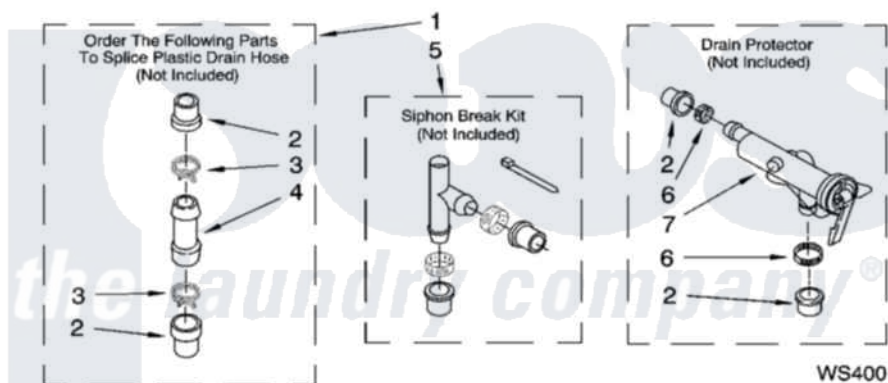

**Whirlpool CAM2762TQ0 11 - WATER SYSTEM PARTS, OPTIONAL PARTS  
(NOT INCLUDED)**

**WATER SYSTEM PARTS**

For Models: CAM2762TQ0, CAM2762TQ2

(White) (White)

W10114745

16

Whirlpool [Commercial Whirlpool CAM2762TQ0 Washer Parts](#) Parts Diagram 11 - WATER SYSTEM PARTS,  
OPTIONAL PARTS (NOT INCLUDED)  
[Click on the part number to view part](#)

Item	Original Part Number	Replaced By	Status	Part Description
1	<a href="#">285442</a>			Water System Parts
2	<a href="#">285321</a>			Water System Parts
3	370447	<a href="#">285655</a>		Clamp, Hose
4	<a href="#">16272</a>			Connector, Straight
5	<a href="#">285320</a>			Water System Parts
6	65349	<a href="#">285655</a>		Clamp, Hose
7	<a href="#">367031</a>			Water System Parts
	<a href="#">72017</a>			Paint, Touch-Up
"	<a href="#">350938</a>			Paint, Pressurized Spray B
"	<a href="#">350930</a>			Paint, Pressurized Spray B
"	<a href="#">799344</a>			Paint, Touch-Up )
"	BLANK		Not Available	OIL
"	<a href="#">350572</a>			Oil
"	BLANK		Not Available	LUBRICANT
"	<a href="#">285208</a>			Lubricant

"	389236	<a href="#">350849</a>	Grease
"	BLANK	Not Available	SEALER
"	<a href="#">285195</a>		Sealer Sealer, Gasket