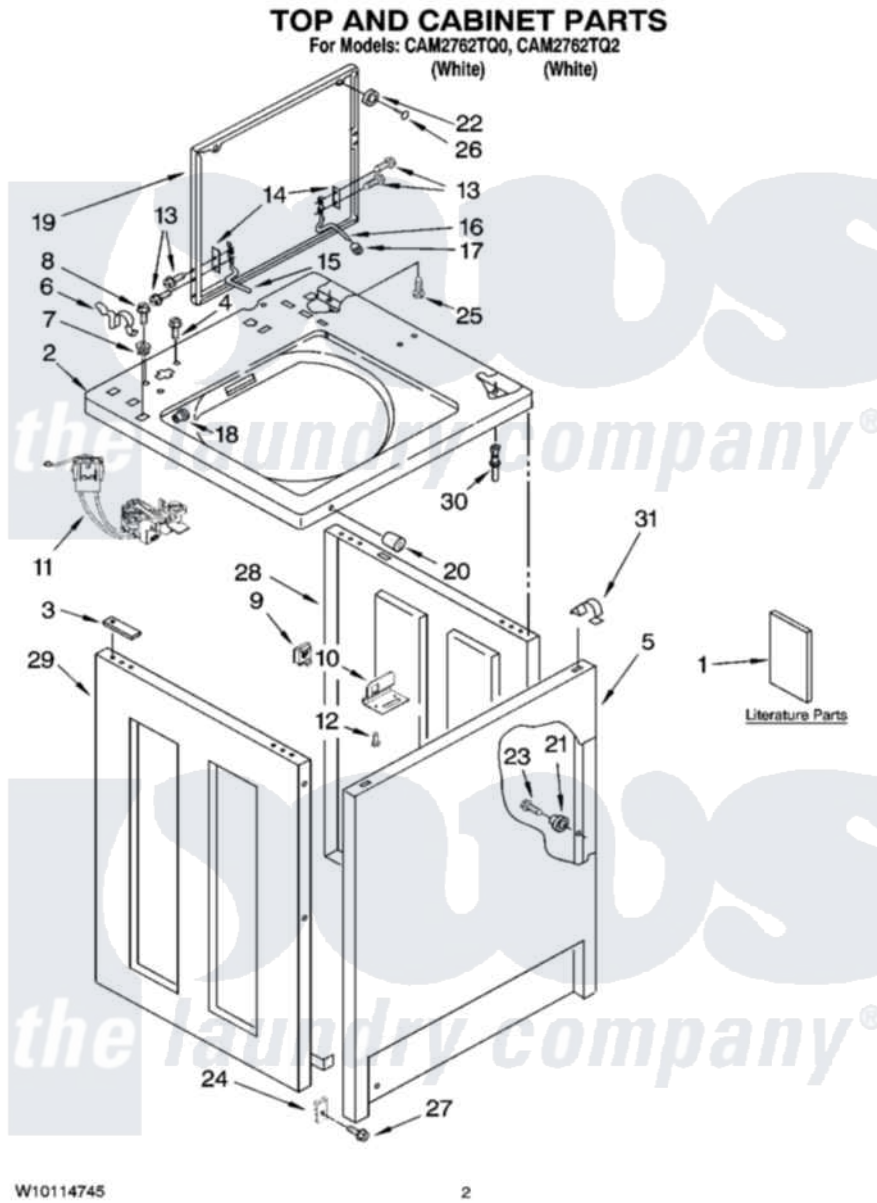

Whirlpool CAM2762TQ2 01 - TOP AND CABINET PARTS

Whirlpool [Commercial Whirlpool CAM2762TQ2 Washer Parts](#) Parts Diagram 01 - TOP AND CABINET PARTS
Click on the part number to view part

Item	Original Part Number	Replaced By	Status	Part Description
1	8524739		Not Available	Installation Instructions
"	W10135801			Wiring Diagram
"	W10172196			Energy Guide
"	W10114745			Repair Parts List
2	8524688			Top
3	3353950			Spacer, Cabinet To Top
4	3351614			Screw, Gearcase Cover Mounting
5	3358500			Panel, Front
6	62780			Clip, Top And Cabinet And Rear Panel
7	358473			Nut, Push-In
8	3400611			Screw And Washer, Lid Switch
9	90406			Cage Nut, 5/16-18
10	3353948			Bracket, Lock
11	8054980			Switch, Lid
12	63554			Rivet

13	W10119828		Screw, Lid Hinge Mounting
14	21097		Pad, Lid Hinge
15	8524784		Hinge, Lid
16	54583		Hinge, Lid
17	19119		Bumper, Lid Hinge
18	21258		Bearing, Lid Hinge
19	W10171146	W10193854W10193854	Lid
20	387371		Lock, Plug Also Available
21	3353812		Locator
22	356908		Bumper, Lid
23	718258	9741232	Screw, 8-18 X 5/8
24	98234		Clip, U-Bend
25	3353993		Screw 10-16 X .690
26	356907		Rivet, Plastic
27	3393258	3373329D	Screw
28	3976380		Panel, Right Hand
29	3976382		Panel, Left Hand
30	3353949		Pin, Locator
31	18776		Lock, Front Top