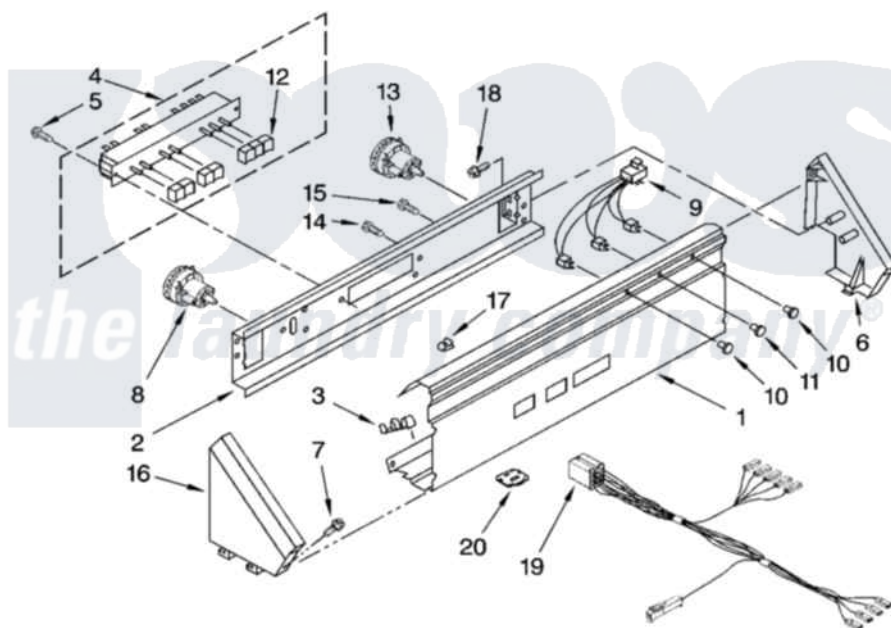

Whirlpool CAM2762TQ2 02 - CONTROL PANEL PARTS

CONTROL PANEL PARTS

For Models: CAM2762TQ0, CAM2762TQ2

(White) (White)

W10114745

4

Whirlpool [Commercial Whirlpool CAM2762TQ2 Washer Parts](#) Parts Diagram 02 - CONTROL PANEL PARTS

[Click on the part number to view part](#)

Item	Original Part Number	Replaced By	Status	Part Description
1	8577883			Panel, Console
2	3978858			Bracket, Control
3	357572	W10113937		Clip, Grounding
4	8577359			Switch, Cycle Selector
5	3390646	W10139210		Screw, 8-18 X 5/16
6	3949740			End Cap
7	8281182			Screw, 8-18 X 1 1/4
8	8573825	W10351806		Switch-WL
9	3352457			Lights, Indicator
10	3348109			Lens Light
11	3348110			Lens, Yellow
12	8316433			Pushbutton
13	8524802	W10339319		Switch-WL
14	3400073			Screw, Ground
15	90767			Screw, 8A X 3/8 HeX Washer Head Tapping
16	3949734	W10096320		Cap, End

17	689559	Nut, Push-In	
18	97787	W10109200	Screw, Baffle Mounting
19	W10138030	Harness, Console Wiring	
20	8578168	Control, Automatic Temp.	