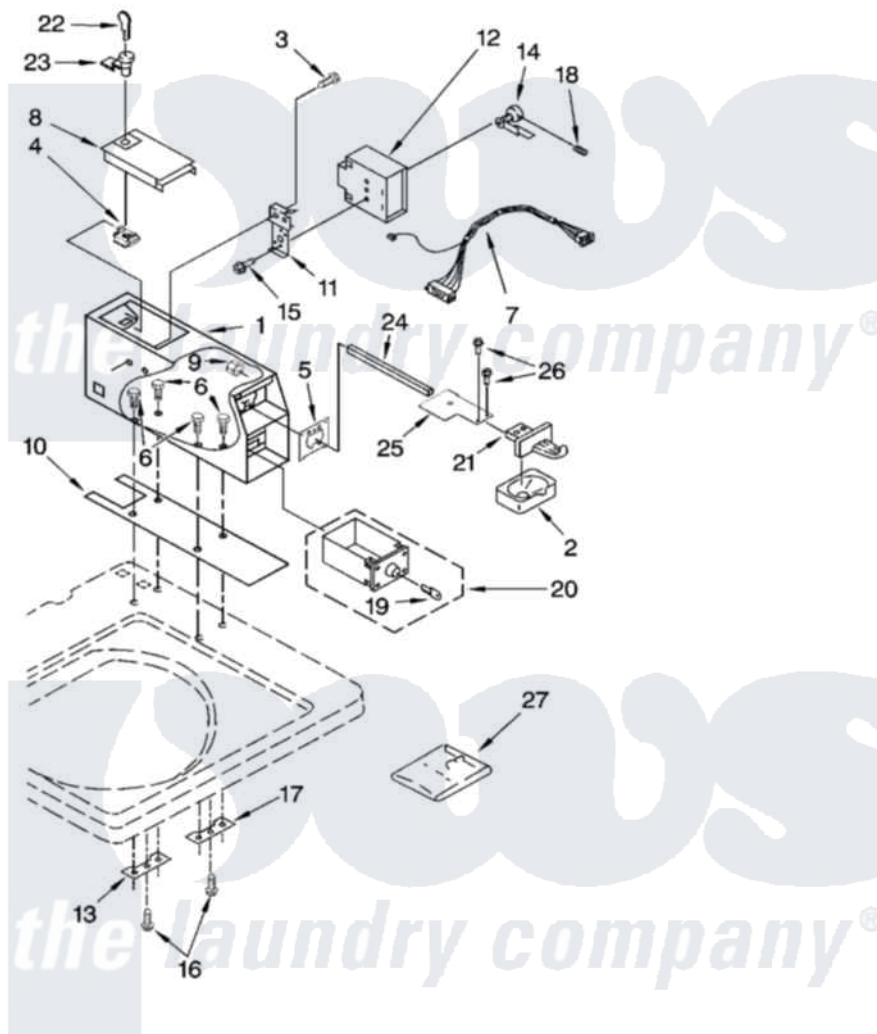

# Whirlpool CAM2762TQ2 03 - METER CASE PARTS

## METER CASE PARTS

For Models: CAM2762TQ0, CAM2762TQ2  
(White) (White)

Whirlpool [Commercial Whirlpool CAM2762TQ2 Washer Parts](#) Parts Diagram 03 - METER CASE PARTS

[Click on the part number to view part](#)

Item	Original Part Number	Replaced By	Status	Part Description
1	<a href="#">3406994</a>			Case, Meter
2	<a href="#">385421</a>			Funnel, Coin
3	<a href="#">339805</a>			Screw, 10-32 X 3/16
4	<a href="#">90406</a>			Cage Nut, 5/16-18
5	3954761	<a href="#">279950</a>		Funnel
6	<a href="#">3353994</a>			Bolt, Meter Case Mounting
"	<a href="#">3349065</a>			Bolt, Meter Case Mounting
7	<a href="#">W10138351</a>			Wire Harness, Timer
8	<a href="#">3351136</a>			Service Door Assembly
9	<a href="#">3400029</a>			Nut, Adapter Plate
10	<a href="#">3954812</a>			Cushion, Meter Case
11	<a href="#">385575</a>			Bracket, Timer
12	<a href="#">W10112081</a>			Timer, 60 Hz
13	<a href="#">3353813</a>			Plate, Mounting
14	<a href="#">385571</a>			Clutch, Timer
"	<a href="#">354987</a>			Ring, Retaining

15	<a href="#">3400064</a>		Screw, Timer Mounting
16	<a href="#">98445</a>		Screw, 10-16 X 3/4
17	3347825	<a href="#">3353813</a>	Plate, Mounting
18	98654	<a href="#">8533976</a>	Set Screw
"	BLANK	Not Available	Following Parts Supplied on Whirlpool Coin Equipped Models Only.
19	BLANK	Not Available	Key, Money Box
20	8316525	<a href="#">4396671</a>	Box
21	<a href="#">8316520</a>		Slide Mechanism Inserts
22	358288	<a href="#">4396669</a>	Key
23	8316526	<a href="#">4396668</a>	Lock-Cam
24	8318517	<a href="#">8576635</a>	Bolt
25	<a href="#">8316522</a>		Extension
26	<a href="#">3400086</a>		Screw, 10-32 X 3/8
27	8316524	<a href="#">4396670</a>	Kit