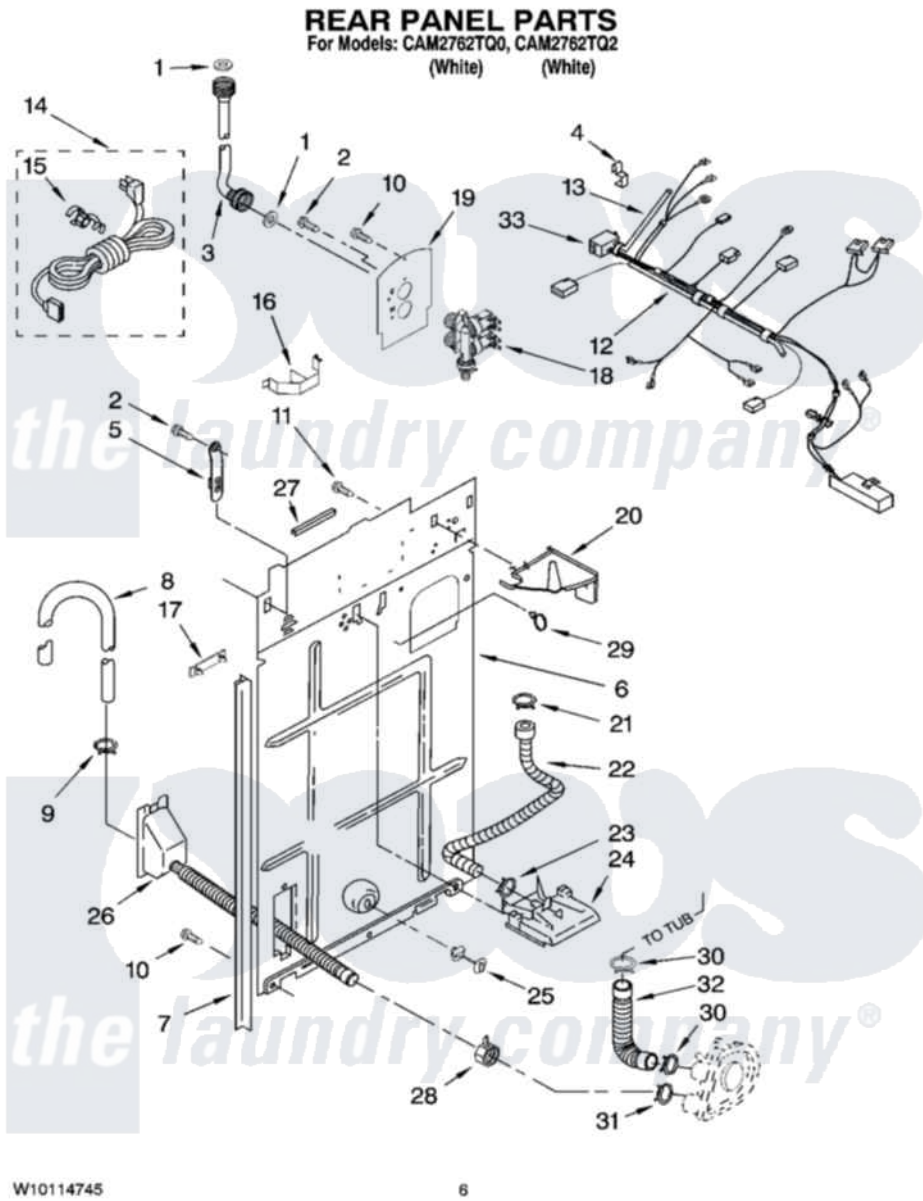

Whirlpool CAM2762TQ2 04 - REAR PANEL PARTS

Whirlpool Commercial Whirlpool CAM2762TQ2 Washer Parts Parts Diagram 04 - REAR PANEL PARTS
Click on the part number to view part

Item	Original Part Number	Replaced By	Status	Part Description
1	3976300	16123		Washer Inlet-Hose Miscellaneous Parts Must be Ordered Separately.
2	9740848			Screw, Mixing Valve Mounting
3	3949380			Hose, Water Inlet
"	3949381			Hose, Water Inlet
4	8282518			Clip, Harness
5	8568314			Strap, Console
6	8541649	285929		Panel-Rear
7	3354204	62747		Pad, Rear Panel
8	96743			Hose, Drain
9	8317496	285655		Clamp, Hose
10	62863	3390631		Screw, 10-16 X 3/8
11	3351614			Screw, Gearcase Cover Mounting
12	8524801	353244		Hose, Pressure Switch
13	8524791	353244		Hose, Pressure Switch

14	3976231	285928	Cord-Power
15	3952821	285777	Relief-Str
16	8055003		Clip, Harness And Pressure Switch
17	389379		Retainer, Side To Feature Panel
18	3979347	3979346	Valve, Water Inlet And Thermistor Assembly
19	8541624	285930	Plate
20	8539874		Shield, Suds
21	301958	596669	Clamp, Manifold
22	8317974	8317926	Hose, Vacuum Break
23	370450	596669	Clamp, Manifold
24	387606	3360977	Break-Vac
25	8519200		Support, Rear Panel
26	8317940	W10358149	Drain Hose Assembly
27	W10096784	3367669	Protector, Edge
28	3976395		Restraint, Hose
29	8559320		Restraint, Hose
30	3363366	616099	Clamp
31	3366912	356138	Clamp, Hose
32	3951449	285871	Hose
33	W10114216		Harness, Wiring
	BLANK	Not Available	Following Parts Not Illustrated
"	3954579		Miscellaneous Parts Bag