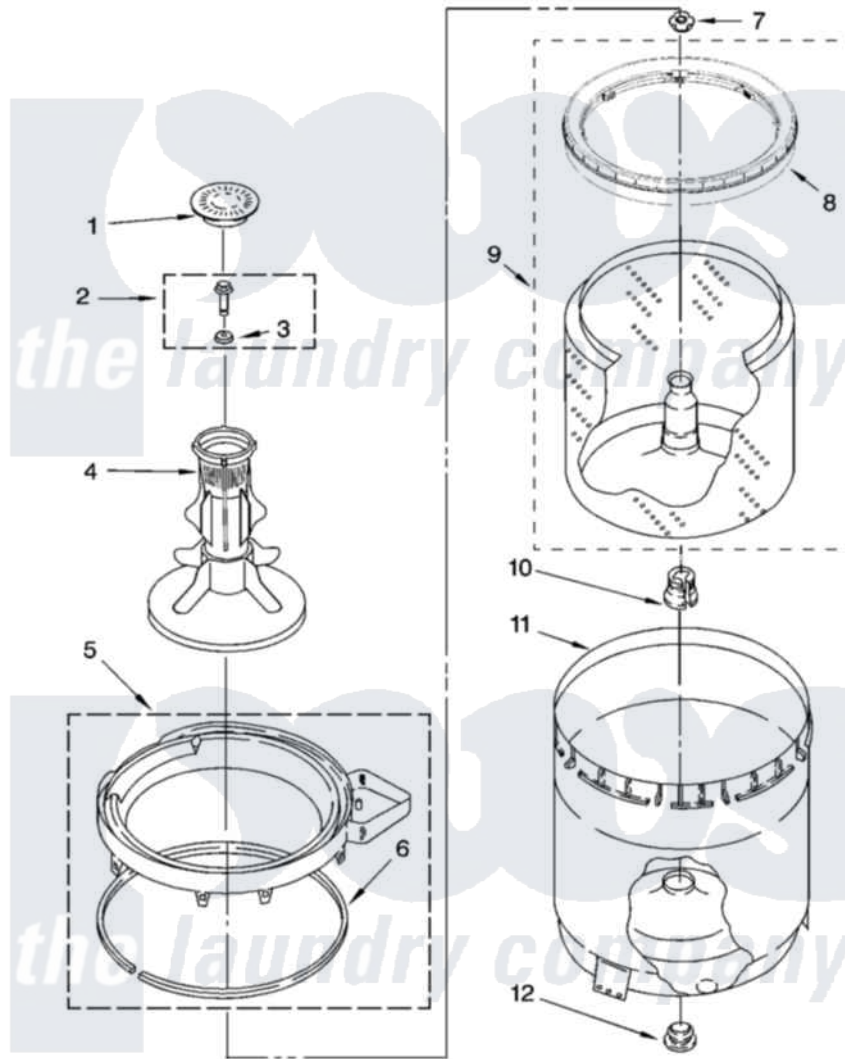

Whirlpool CAM2762TQ2 05 - AGITATOR, BASKET AND TUB PARTS

AGITATOR, BASKET AND TUB PARTS

For Models: CAM2762TQ0, CAM2762TQ2

(White) (White)

W10114745

8

Whirlpool Commercial Whirlpool CAM2762TQ2 Washer Parts Parts Diagram 05 - AGITATOR, BASKET AND TUB PARTS

[Click on the part number to view part](#)

Item	Original Part Number	Replaced By	Status	Part Description
1	3352483			Cap, Agitator
2	358237			Screw And Washer
3	3949550			Washer
4	63377			Agitator
5	8528150	W10445870		Ring-Tub
6	3976308			Gasket, Tub Ring
7	21366			Nut, Spanner
8	387240			Ring, Balance
9	8526017	W10389329		Clothes Container, Assembly
10	389140			Tub Block, Basket Drive
11	W10135425	63849		Strain Relief, Power Cord
12	383727			Gasket, Centerpod