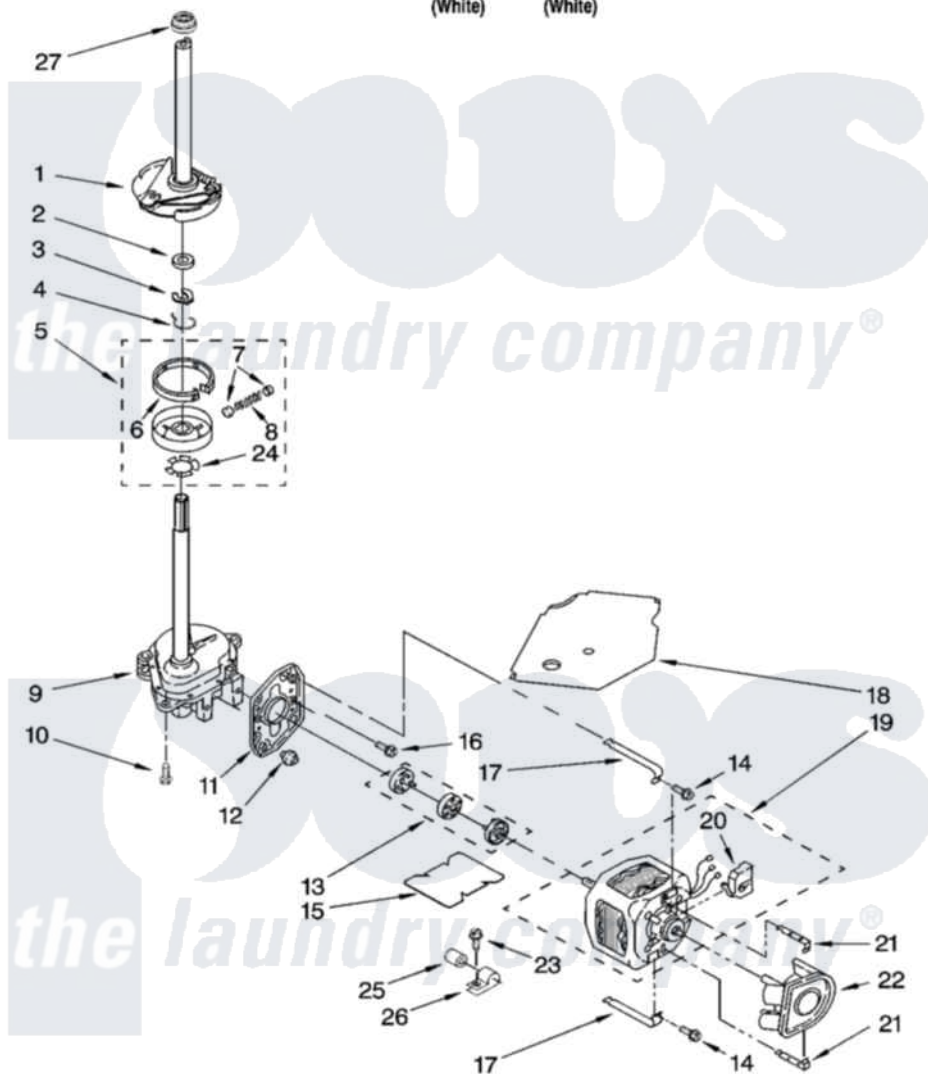

# Whirlpool CAM2762TQ2 06 - BRAKE, CLUTCH, GEARCASE, MOTOR AND PUMP PARTS

## BRAKE, CLUTCH, GEARCASE, MOTOR AND PUMP PARTS

For Models: CAM2762TQ0, CAM2762TQ2

(White) (White)

W10114745

10

Whirlpool [Commercial Whirlpool CAM2762TQ2 Washer Parts](#) Parts Diagram 06 - BRAKE, CLUTCH, GEARCASE, MOTOR AND PUMP PARTS

[Click on the part number to view part](#)

Item	Original Part Number	Replaced By	Status	Part Description
1	388952	<a href="#">285792</a>		Basketdrive
2	<a href="#">63292</a>			Washer, Spin Tube Thrust
3	62697	<a href="#">W10080230</a>		Ring, Spin Tube Support
4	63283	<a href="#">285353</a>		Ring
5	<a href="#">8299642</a>			Clutch
6	<a href="#">3951993</a>			Band And Lining, Clutch
7	<a href="#">62646</a>			Cap, Clutch Spring
8	<a href="#">8559387</a>			Spring And Damper Assembly
9	3360630	<a href="#">3360629</a>		Gearcase
10	3357334	<a href="#">3400516</a>		Screw Anti-Rattle
11	<a href="#">62611</a>			Plate, Motor Mount To Gearcase
12	<a href="#">62691</a>			Grommet, Motor
13	3978849	<a href="#">285852A</a>		Coupling
14	3387485	<a href="#">273556</a>		Screw, 10-16 X 5/8

15	<a href="#">3946532</a>		Shield, Motor
16	<a href="#">3400516</a>		Screw Anti-Rattle
17	<a href="#">W10086010</a>		Retainer, Motor
18	<a href="#">3362089</a>		Shield, Tub To Motor
19	<a href="#">661600</a>		Motor, Main Drive
20	62850	<a href="#">8529896</a>	Switch, Main Drive Motor
21	<a href="#">8546127</a>		Retainer, Pump
22	<a href="#">3363394</a>		Pump
23	62863	<a href="#">3390631</a>	Screw, 10-16 X 3/8
24	<a href="#">3355454</a>		Clip, Main Drive
25	<a href="#">8572717</a>		Capacitor, Motor Start
26	<a href="#">3949496</a>		Clamp, Capacitor
27	<a href="#">8577374</a>		Seal, Centerpost