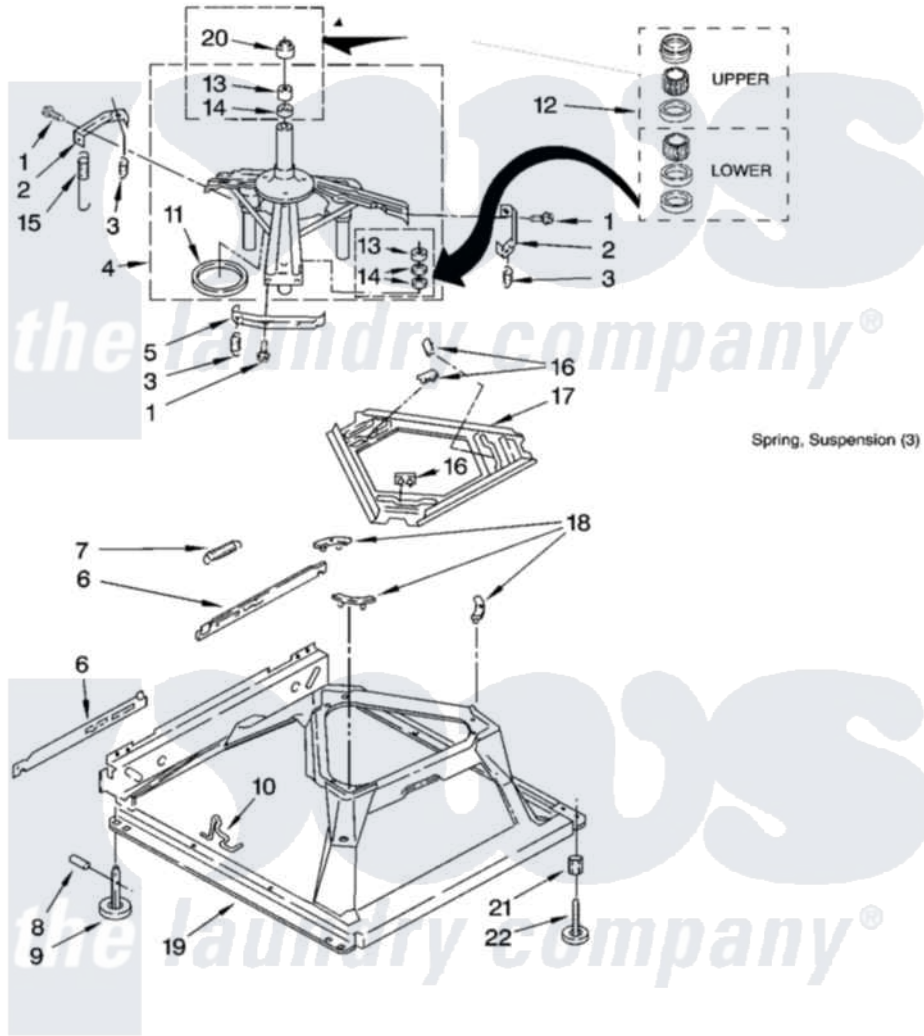

# Whirlpool CAM2762TQ2 07 - MACHINE BASE PARTS

## MACHINE BASE PARTS

For Models: CAM2762TQ0, CAM2762TQ2  
(White) (White)

11

W10114745

Whirlpool Commercial Whirlpool CAM2762TQ2 Washer Parts Parts Diagram 07 - MACHINE BASE PARTS  
Click on the part number to view part